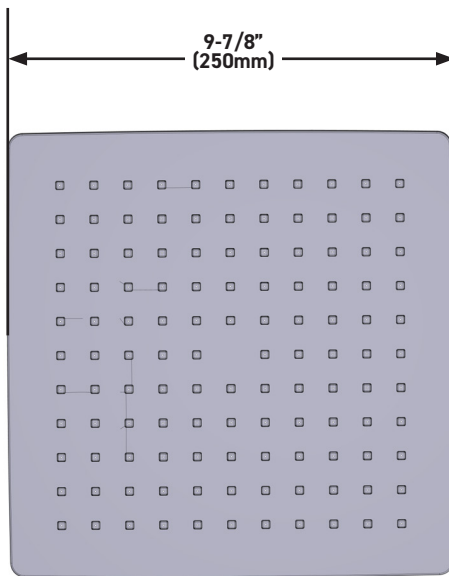

For warranty or additional information, contact:

US Customers

U.S.A.
houseofrohl.com/support
1-800-777-9762

Canadian Customers

QUEBEC / MARITIMES / WESTERN CANADA
QUÉBEC / MARITIMES / OUEST CANADIEN
QUEBEC / MARITIMOS / CANADA OCCIDENTAL
houseofrohl.ca/support
1-866-473-8442

ONTARIO
houseofrohl.ca/support
1-800-287-5354