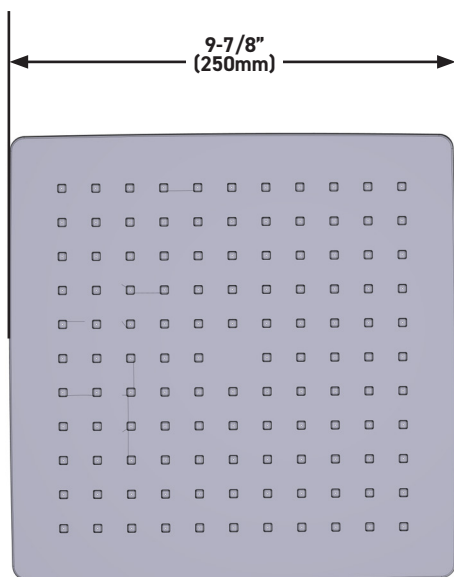

For warranty or additional information, contact:

US Customers

U.S.A.
houseofrohl.com/support
1-800-777-9762

QUEBEC / MARITIMES / WESTERN CANADA
QUÉBEC / MARITIMES / OUEST CANADIEN
QUEBEC / MARITIMOS / CANADA OCCIDENTAL
houseofrohl.ca/support
1-866-473-8442

Canadian Customers

ONTARIO
houseofrohl.ca/support
1-800-287-5354

Riobel

PERRIN & ROWE
LONDON

victoria ⊕ albert

ROHL