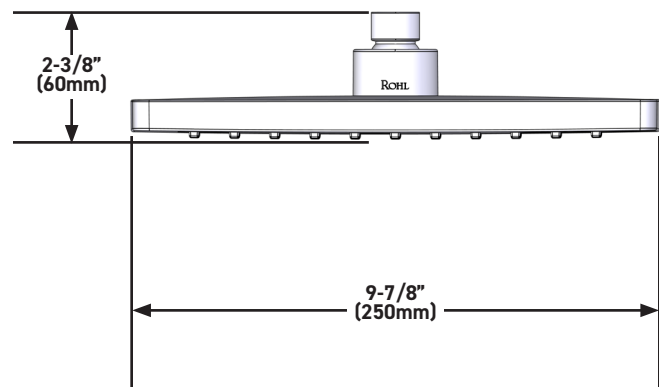

For warranty or additional information, contact:

US Customers

U.S.A.
houseofrohl.com/support
1-800-777-9762

Canadian Customers

QUEBEC / MARITIMES / WESTERN CANADA
QUÉBEC / MARITIMES / OUEST CANADIEN
QUEBEC / MARITIMOS / CANADA OCCIDENTAL
houseofrohl.ca/support
1-866-473-8442

ONTARIO
houseofrohl.ca/support
1-800-287-5354