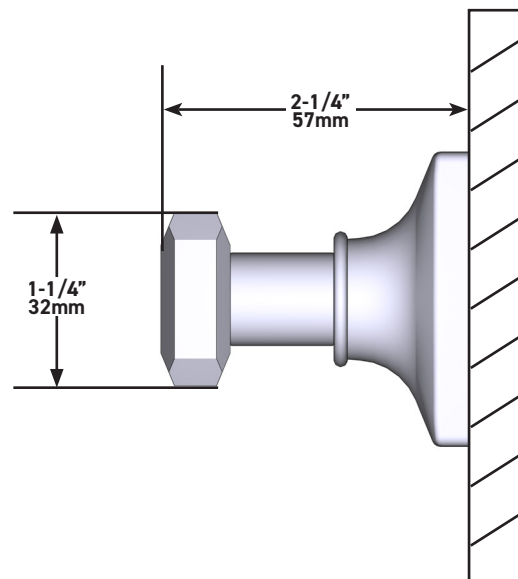

Pour la garantie ou des informations supplémentaires, contactez:

U.S.A.
houseofrohl.com/support
1-800-777-9762

QUÉBEC / MARITIMES / OUEST CANADIEN
houseofrohl.ca/support
1-866-473-8442

ONTARIO
houseofrohl.ca/support
1-800-287-5354