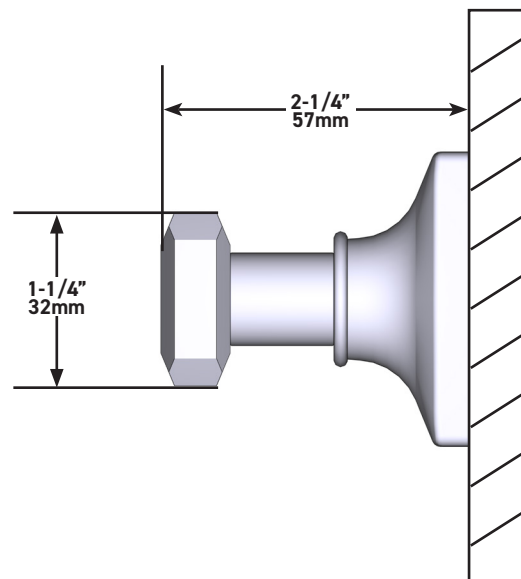

For warranty or additional information, contact:

U.S.A.
houseofrohl.com/support
1-800-777-9762

QUEBEC / MARITIMES / WESTERN CANADA
houseofrohl.ca/support
1-866-473-8442

ONTARIO
houseofrohl.ca/support
1-800-287-5354