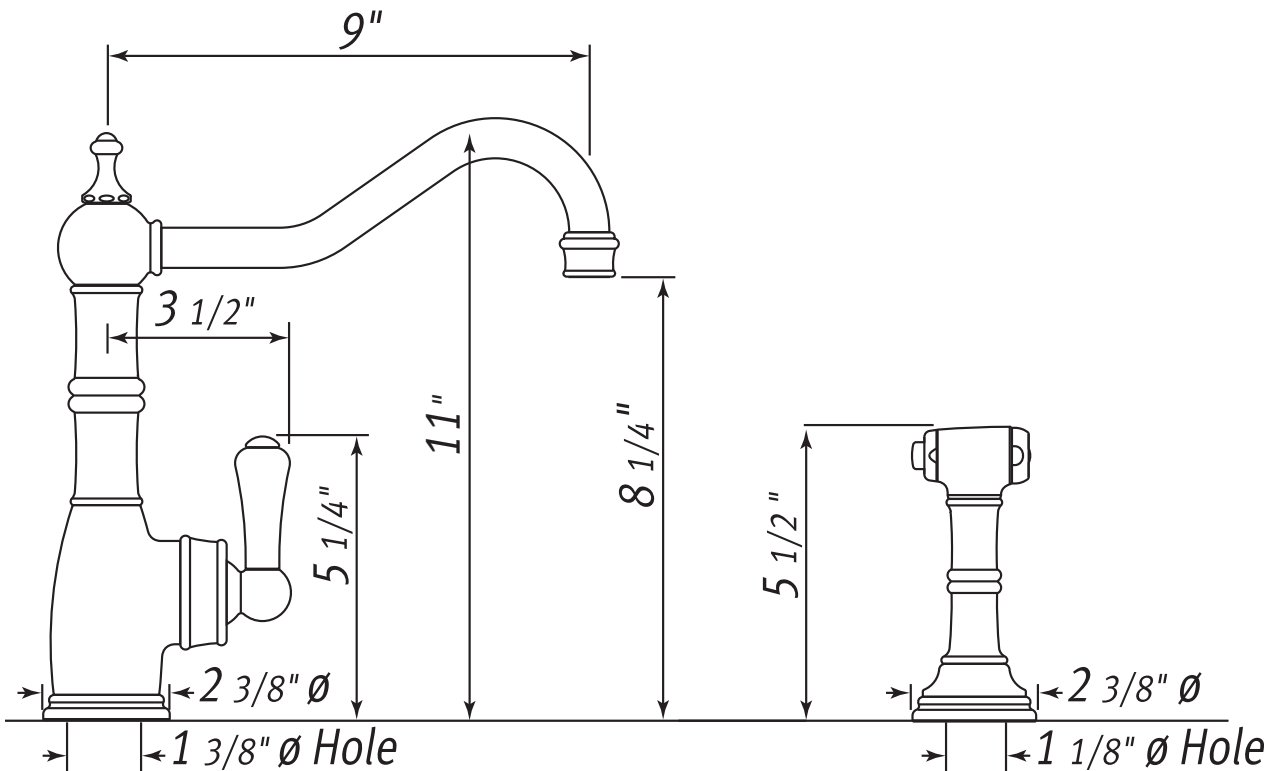

WARRANTY

- Limited Lifetime

* For CA/VT, place a "-2" at end of model number for code compliant product. (Example A3608LMAPC-2)