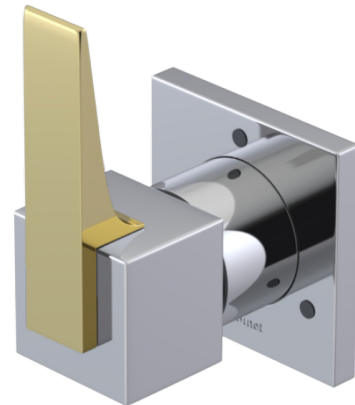

ADJUSTABLE SLIDE BAR WITH HAND HELD SHOWER ASSEMBLY

WALL MOUNT TUB SPOUT

THREE WAY DIVERTER WITH SHUT-OFFS IN BETWEEN FUNCTIONS

4" SHOWER HEAD WITH WALL MOUNT 16" SHOWER ARM & FLANGE

TEMPERATURE CONTROL VALVE WITH STOPS

INTEGRAL SUPPLY WITH 1/2" NPT X 1/2" NPSM X 3" NIPPLE