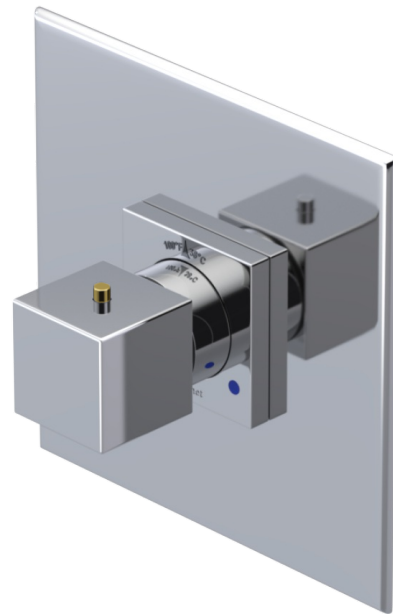

ADJUSTABLE SLIDE BAR WITH HAND HELD SHOWER ASSEMBLY

WALL MOUNT TUB SPOUT

THREE WAY DIVERTER WITH SHUT-OFFS IN BETWEEN FUNCTIONS

4" SHOWER HEAD WITH WALL MOUNT 16" SHOWER ARM & FLANGE

TEMPERATURE CONTROL VALVE WITH STOPS

INTEGRAL SUPPLY WITH 1/2" NPT X 1/2" NPSM X 3" NIPPLE