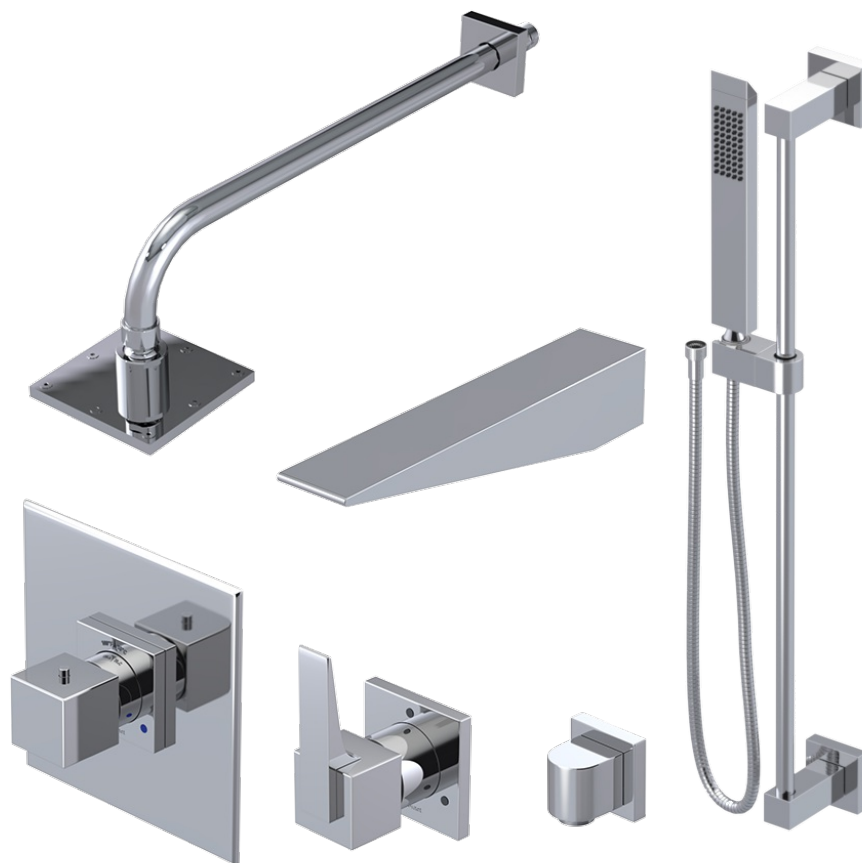

23RSLSCBD Specifications

ADJUSTABLE SLIDE BAR WITH HAND HELD SHOWER ASSEMBLY

WALL MOUNT TUB SPOUT

THREE WAY DIVERTER WITH SHUT-OFFS IN BETWEEN FUNCTIONS

4" SHOWER HEAD WITH WALL MOUNT 16" SHOWER ARM & FLANGE

TEMPERATURE CONTROL VALVE WITH STOPS

INTEGRAL SUPPLY WITH 1/2" NPT X 1/2" NPSM X 3" NIPPLE