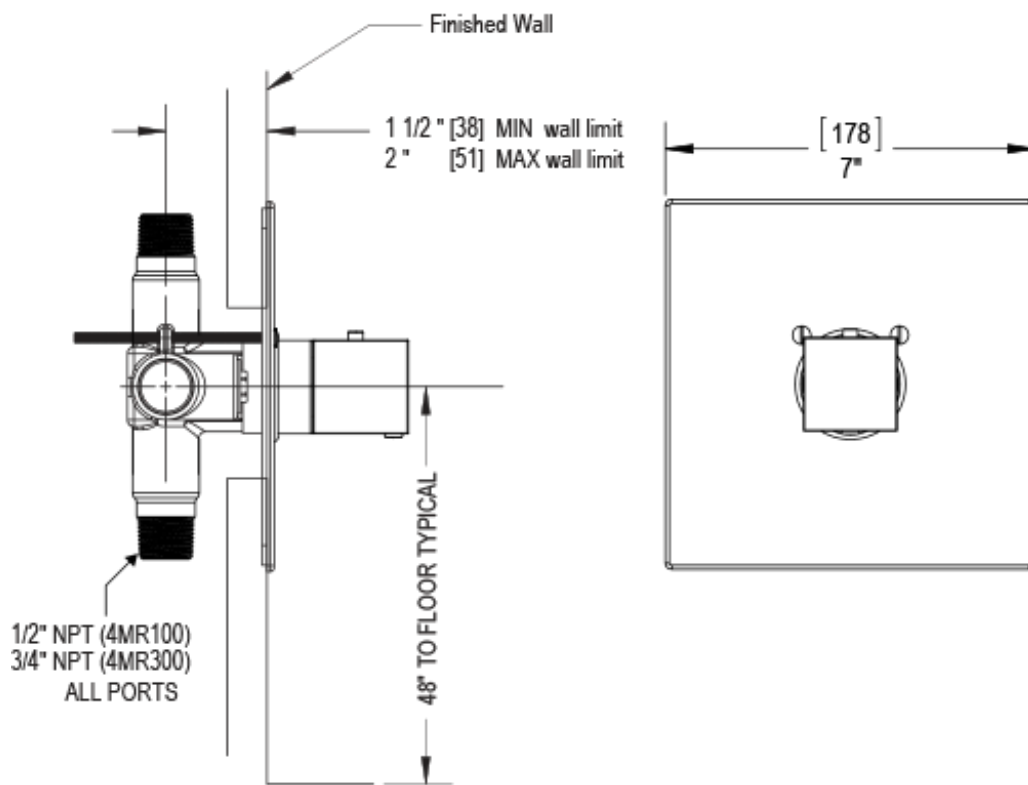

23RSLSCBD Specifications

ADJUSTABLE SLIDE BAR WITH HAND HELD SHOWER ASSEMBLY

WALL MOUNT TUB SPOUT

THREE WAY DIVERTER WITH SHUT-OFFS IN BETWEEN FUNCTIONS

4" SHOWER HEAD WITH WALL MOUNT 16" SHOWER ARM & FLANGE

TEMPERATURE CONTROL VALVE WITH STOPS

INTEGRAL SUPPLY WITH 1/2" NPT X 1/2" NPSM X 3" NIPPLE