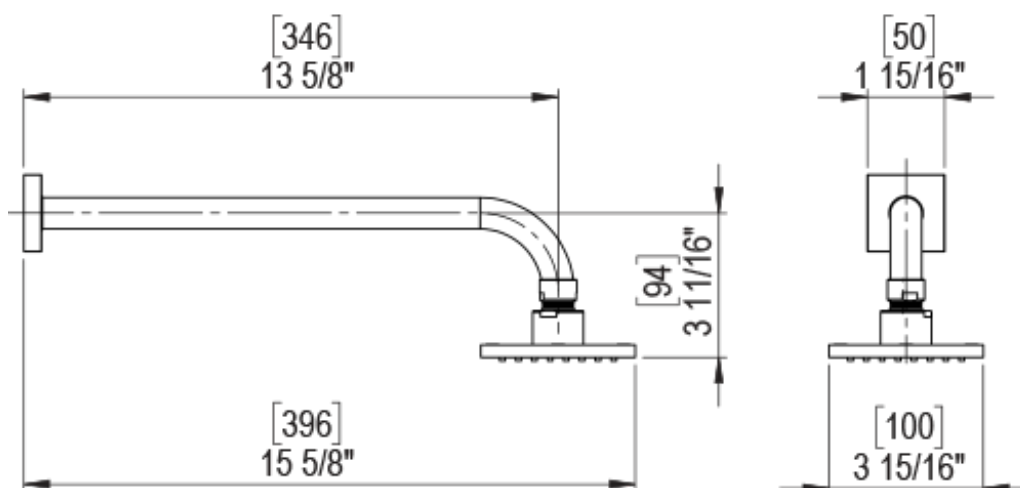

23RSLSCBD Specifications

ADJUSTABLE SLIDE BAR WITH HAND HELD SHOWER ASSEMBLY

WALL MOUNT TUB SPOUT

THREE WAY DIVERTER WITH SHUT-OFFS IN BETWEEN FUNCTIONS

4" SHOWER HEAD WITH WALL MOUNT 16" SHOWER ARM & FLANGE

TEMPERATURE CONTROL VALVE WITH STOPS

INTEGRAL SUPPLY WITH 1/2" NPT X 1/2" NPSM X 3" NIPPLE