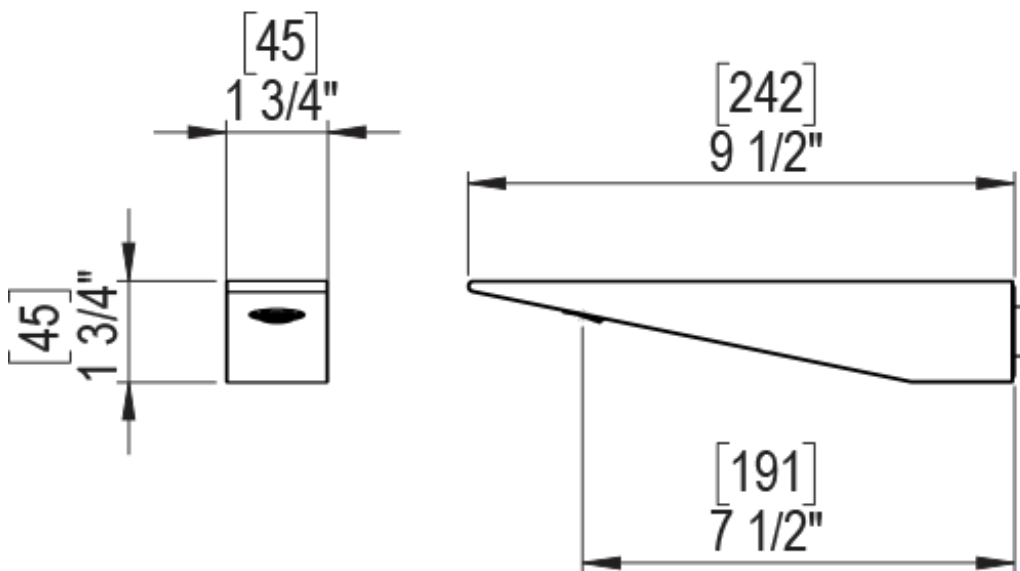

23RSLSCBD Specifications

ADJUSTABLE SLIDE BAR WITH HAND HELD SHOWER ASSEMBLY

WALL MOUNT TUB SPOUT

THREE WAY DIVERTER WITH SHUT-OFFS IN BETWEEN FUNCTIONS

4" SHOWER HEAD WITH WALL MOUNT 16" SHOWER ARM & FLANGE

TEMPERATURE CONTROL VALVE WITH STOPS

INTEGRAL SUPPLY WITH 1/2" NPT X 1/2" NPSM X 3" NIPPLE