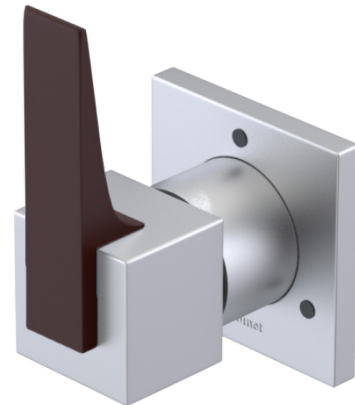

23RSLSCBD Specifications

ADJUSTABLE SLIDE BAR WITH HAND HELD SHOWER ASSEMBLY

WALL MOUNT TUB SPOUT

THREE WAY DIVERTER WITH SHUT-OFFS IN BETWEEN FUNCTIONS

4" SHOWER HEAD WITH WALL MOUNT 16" SHOWER ARM & FLANGE

TEMPERATURE CONTROL VALVE WITH STOPS

INTEGRAL SUPPLY WITH 1/2" NPT X 1/2" NPSM X 3" NIPPLE