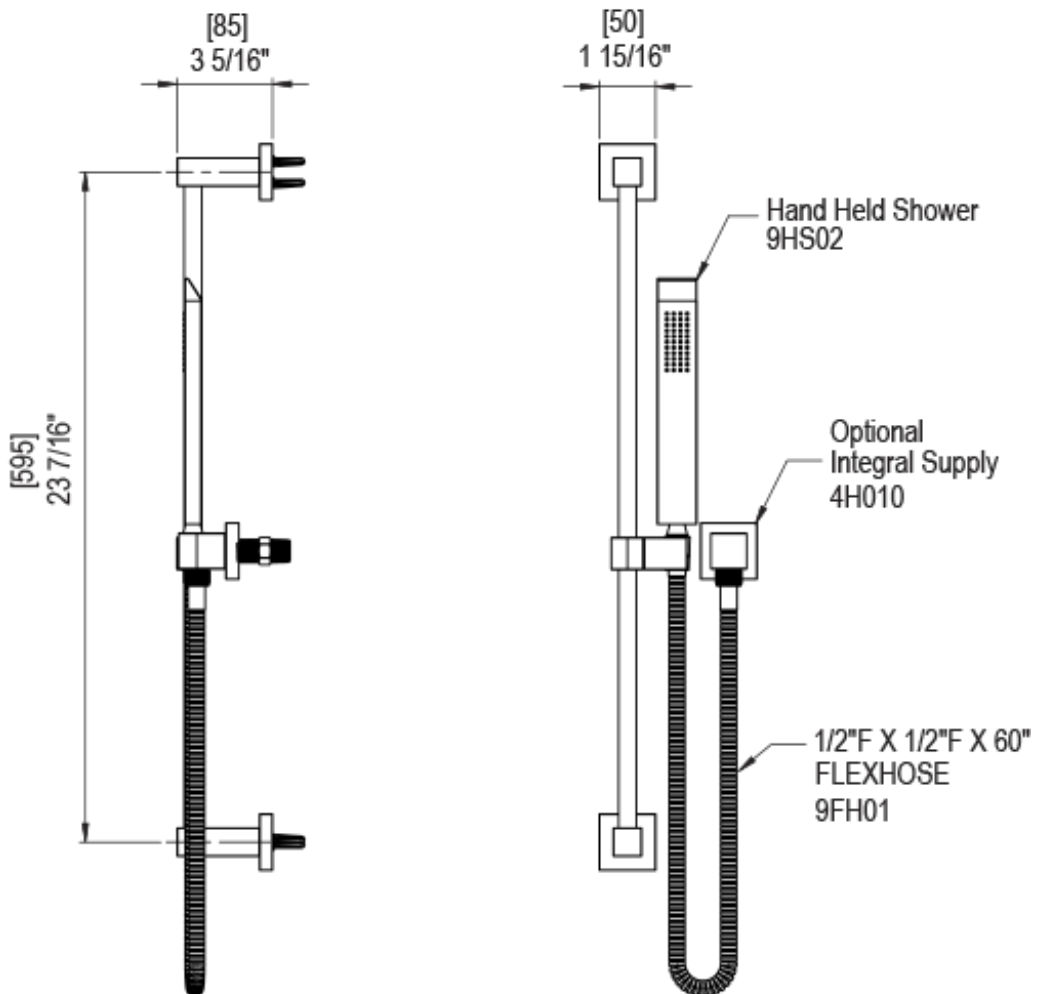

23RSLSCBD Specifications

ADJUSTABLE SLIDE BAR WITH HAND HELD SHOWER ASSEMBLY

WALL MOUNT TUB SPOUT

THREE WAY DIVERTER WITH SHUT-OFFS IN BETWEEN FUNCTIONS

4" SHOWER HEAD WITH WALL MOUNT 16" SHOWER ARM & FLANGE

TEMPERATURE CONTROL VALVE WITH STOPS

INTEGRAL SUPPLY WITH 1/2" NPT X 1/2" NPSM X 3" NIPPLE