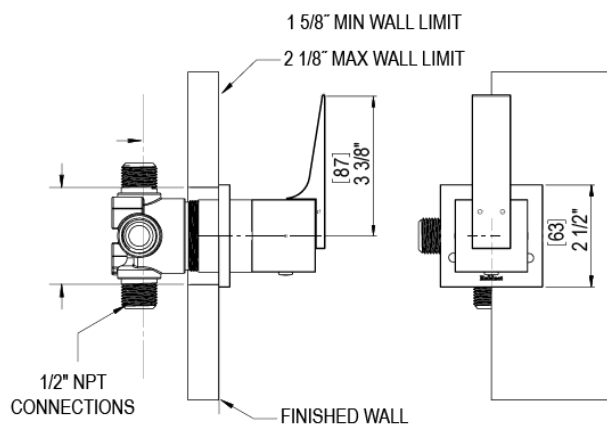

23RSLSCBD Specifications

ADJUSTABLE SLIDE BAR WITH HAND HELD SHOWER ASSEMBLY

WALL MOUNT TUB SPOUT

THREE WAY DIVERTER WITH SHUT-OFFS IN BETWEEN FUNCTIONS

4" SHOWER HEAD WITH WALL MOUNT 16" SHOWER ARM & FLANGE

TEMPERATURE CONTROL VALVE WITH STOPS

INTEGRAL SUPPLY WITH 1/2" NPT X 1/2" NPSM X 3" NIPPLE