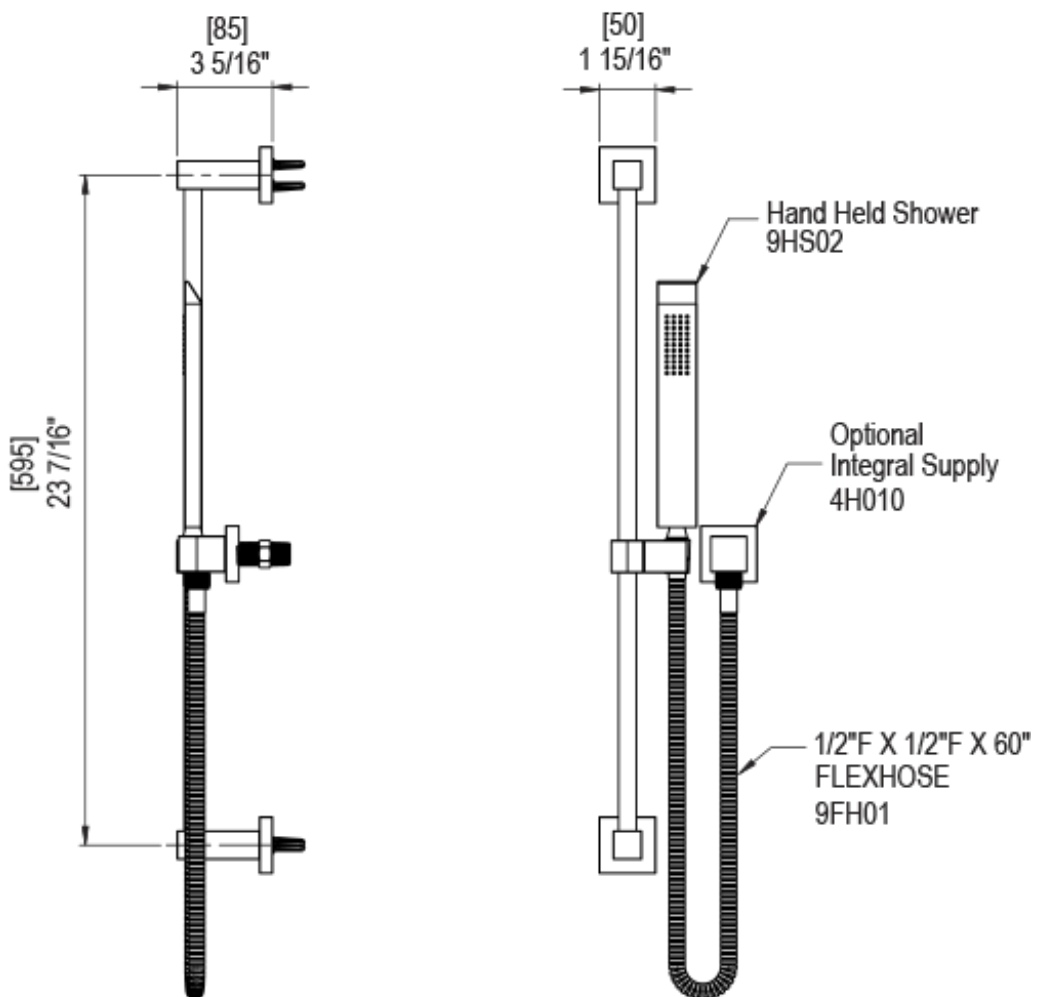

23RSLSCSC Specifications

ADJUSTABLE SLIDE BAR WITH HAND HELD SHOWER ASSEMBLY

WALL MOUNT TUB SPOUT

THREE WAY DIVERTER WITH SHUT-OFFS IN BETWEEN FUNCTIONS

4" SHOWER HEAD WITH WALL MOUNT 16" SHOWER ARM & FLANGE

TEMPERATURE CONTROL VALVE WITH STOPS

INTEGRAL SUPPLY WITH 1/2" NPT X 1/2" NPSM X 3" NIPPLE