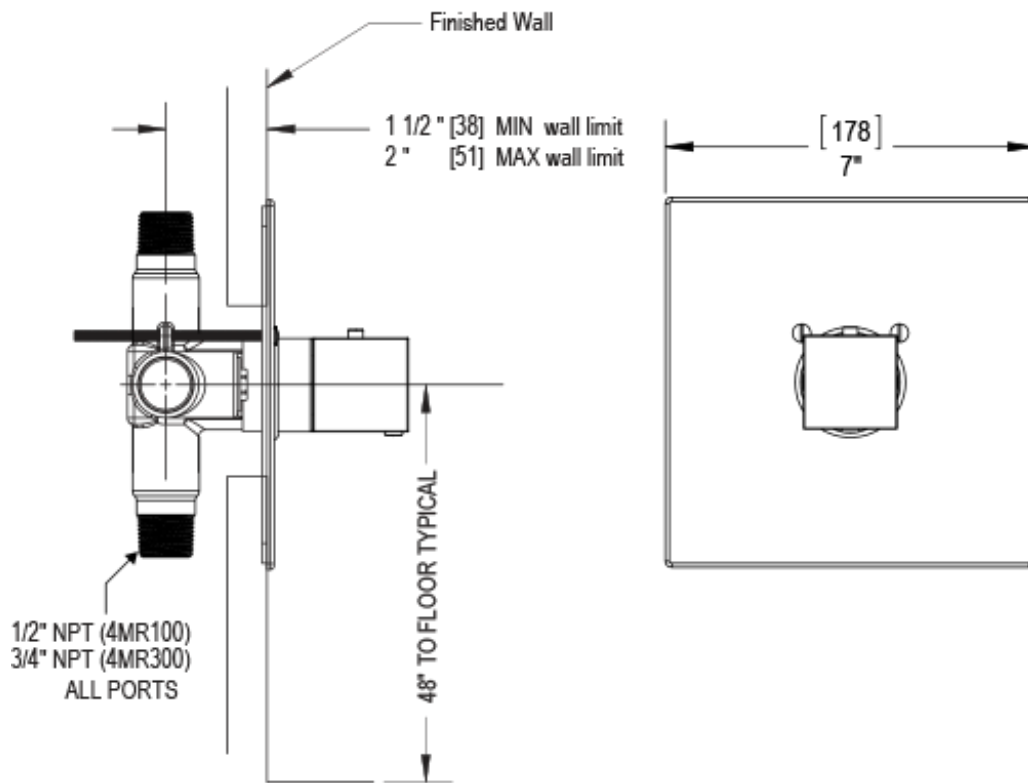

23RSLSCSC Specifications

ADJUSTABLE SLIDE BAR WITH HAND HELD SHOWER ASSEMBLY

WALL MOUNT TUB SPOUT

THREE WAY DIVERTER WITH SHUT-OFFS IN BETWEEN FUNCTIONS

4" SHOWER HEAD WITH WALL MOUNT 16" SHOWER ARM & FLANGE

TEMPERATURE CONTROL VALVE WITH STOPS

INTEGRAL SUPPLY WITH 1/2" NPT X 1/2" NPSM X 3" NIPPLE