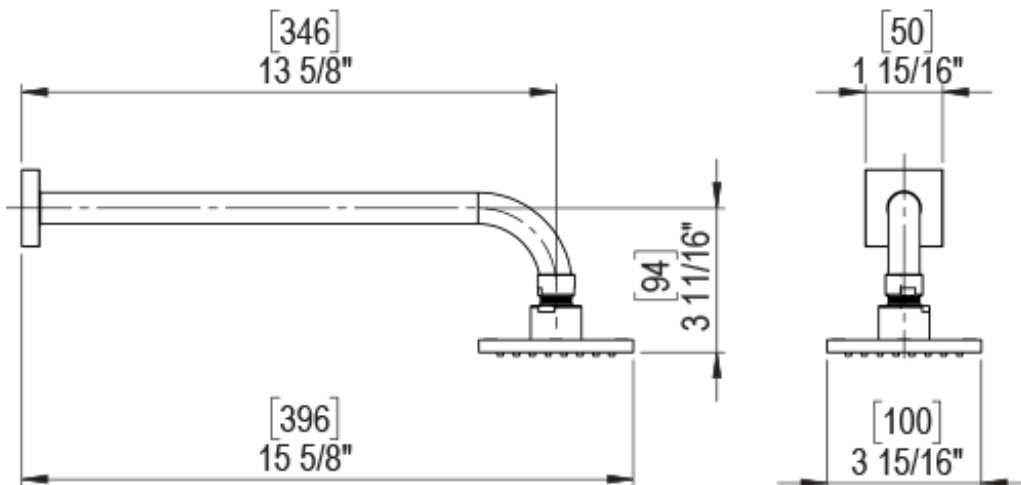

23RSLSCSC Specifications

ADJUSTABLE SLIDE BAR WITH HAND HELD SHOWER ASSEMBLY

WALL MOUNT TUB SPOUT

THREE WAY DIVERTER WITH SHUT-OFFS IN BETWEEN FUNCTIONS

4" SHOWER HEAD WITH WALL MOUNT 16" SHOWER ARM & FLANGE

TEMPERATURE CONTROL VALVE WITH STOPS

INTEGRAL SUPPLY WITH 1/2" NPT X 1/2" NPSM X 3" NIPPLE