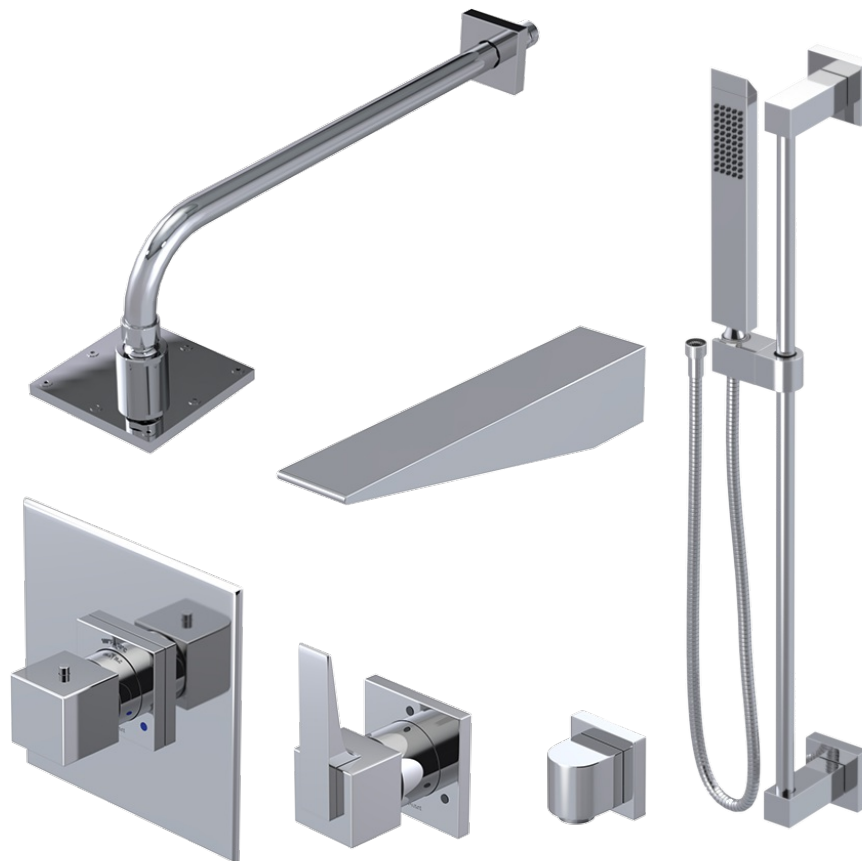

23RSLSCSC Specifications

ADJUSTABLE SLIDE BAR WITH HAND HELD SHOWER ASSEMBLY

WALL MOUNT TUB SPOUT

THREE WAY DIVERTER WITH SHUT-OFFS IN BETWEEN FUNCTIONS

4" SHOWER HEAD WITH WALL MOUNT 16" SHOWER ARM & FLANGE

TEMPERATURE CONTROL VALVE WITH STOPS

INTEGRAL SUPPLY WITH 1/2" NPT X 1/2" NPSM X 3" NIPPLE