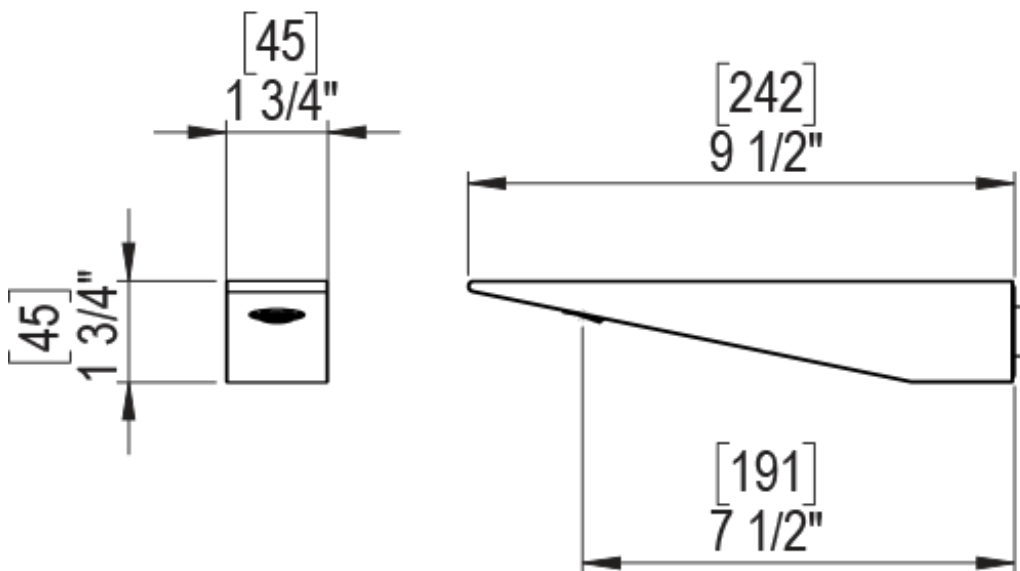

23RSLSCSC Specifications

ADJUSTABLE SLIDE BAR WITH HAND HELD SHOWER ASSEMBLY

WALL MOUNT TUB SPOUT

THREE WAY DIVERTER WITH SHUT-OFFS IN BETWEEN FUNCTIONS

4" SHOWER HEAD WITH WALL MOUNT 16" SHOWER ARM & FLANGE

TEMPERATURE CONTROL VALVE WITH STOPS

INTEGRAL SUPPLY WITH 1/2" NPT X 1/2" NPSM X 3" NIPPLE