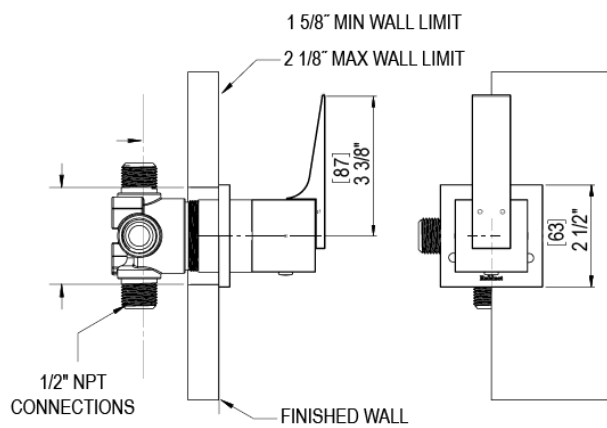

23RSLSCSC Specifications

ADJUSTABLE SLIDE BAR WITH HAND HELD SHOWER ASSEMBLY

WALL MOUNT TUB SPOUT

THREE WAY DIVERTER WITH SHUT-OFFS IN BETWEEN FUNCTIONS

4" SHOWER HEAD WITH WALL MOUNT 16" SHOWER ARM & FLANGE

TEMPERATURE CONTROL VALVE WITH STOPS

INTEGRAL SUPPLY WITH 1/2" NPT X 1/2" NPSM X 3" NIPPLE