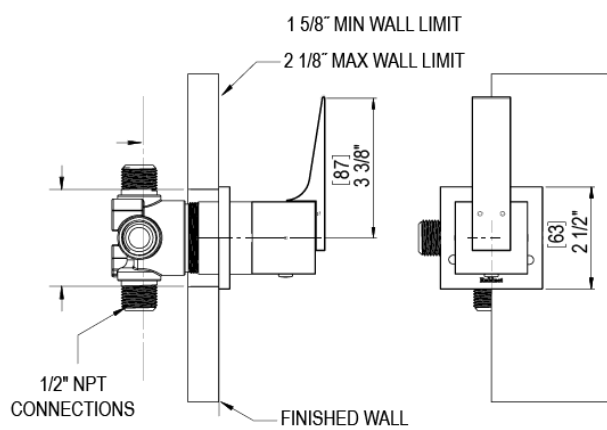

23RSLSCTB Specifications

ADJUSTABLE SLIDE BAR WITH HAND HELD SHOWER ASSEMBLY

WALL MOUNT TUB SPOUT

THREE WAY DIVERTER WITH SHUT-OFFS IN BETWEEN FUNCTIONS

4" SHOWER HEAD WITH WALL MOUNT 16" SHOWER ARM & FLANGE

TEMPERATURE CONTROL VALVE WITH STOPS

INTEGRAL SUPPLY WITH 1/2" NPT X 1/2" NPSM X 3" NIPPLE