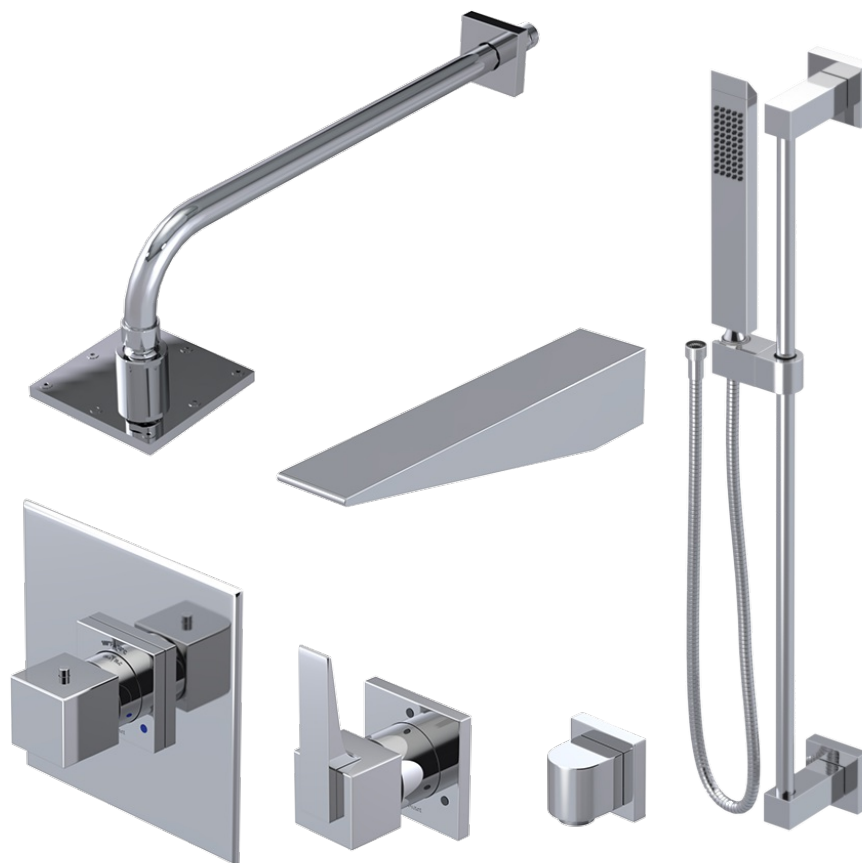

23RSLSCTB Specifications

ADJUSTABLE SLIDE BAR WITH HAND HELD SHOWER ASSEMBLY

WALL MOUNT TUB SPOUT

THREE WAY DIVERTER WITH SHUT-OFFS IN BETWEEN FUNCTIONS

4" SHOWER HEAD WITH WALL MOUNT 16" SHOWER ARM & FLANGE

TEMPERATURE CONTROL VALVE WITH STOPS

INTEGRAL SUPPLY WITH 1/2" NPT X 1/2" NPSM X 3" NIPPLE