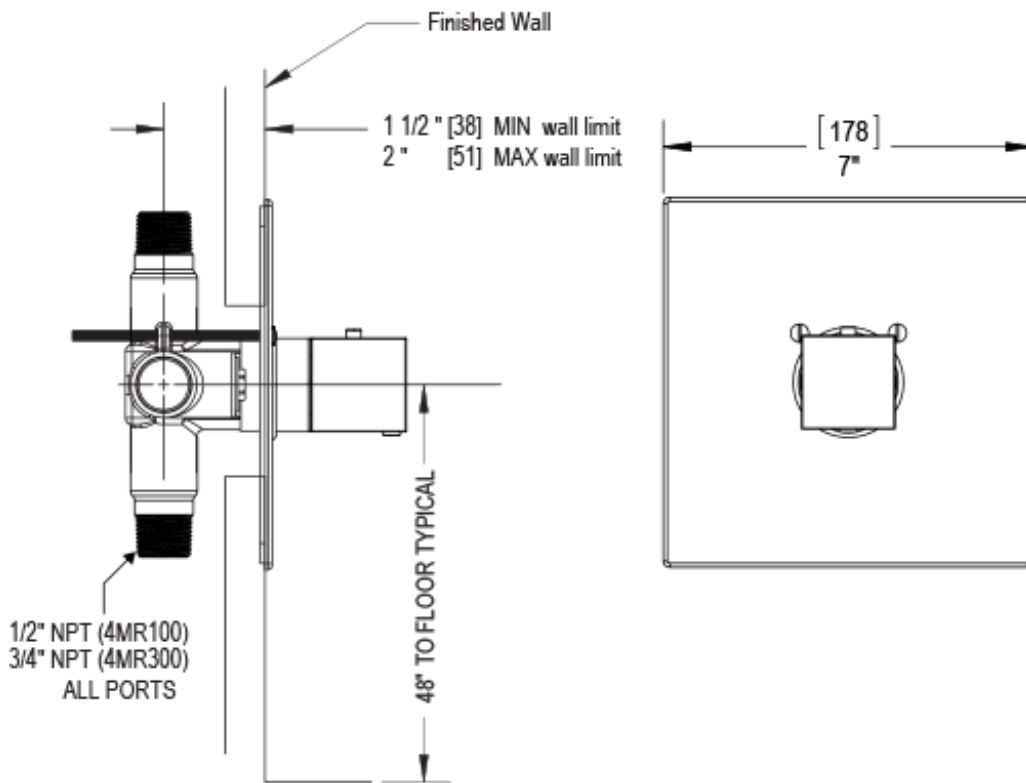

23RSLSCTB Specifications

ADJUSTABLE SLIDE BAR WITH HAND HELD SHOWER ASSEMBLY

WALL MOUNT TUB SPOUT

THREE WAY DIVERTER WITH SHUT-OFFS IN BETWEEN FUNCTIONS

4" SHOWER HEAD WITH WALL MOUNT 16" SHOWER ARM & FLANGE

TEMPERATURE CONTROL VALVE WITH STOPS

INTEGRAL SUPPLY WITH 1/2" NPT X 1/2" NPSM X 3" NIPPLE