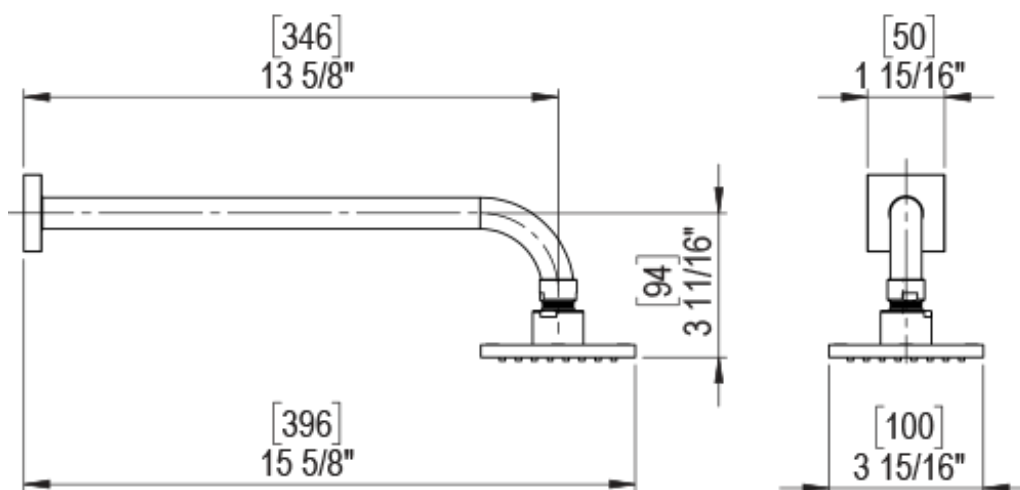

23RSLSCTB Specifications

ADJUSTABLE SLIDE BAR WITH HAND HELD SHOWER ASSEMBLY

WALL MOUNT TUB SPOUT

THREE WAY DIVERTER WITH SHUT-OFFS IN BETWEEN FUNCTIONS

4" SHOWER HEAD WITH WALL MOUNT 16" SHOWER ARM & FLANGE

TEMPERATURE CONTROL VALVE WITH STOPS

INTEGRAL SUPPLY WITH 1/2" NPT X 1/2" NPSM X 3" NIPPLE