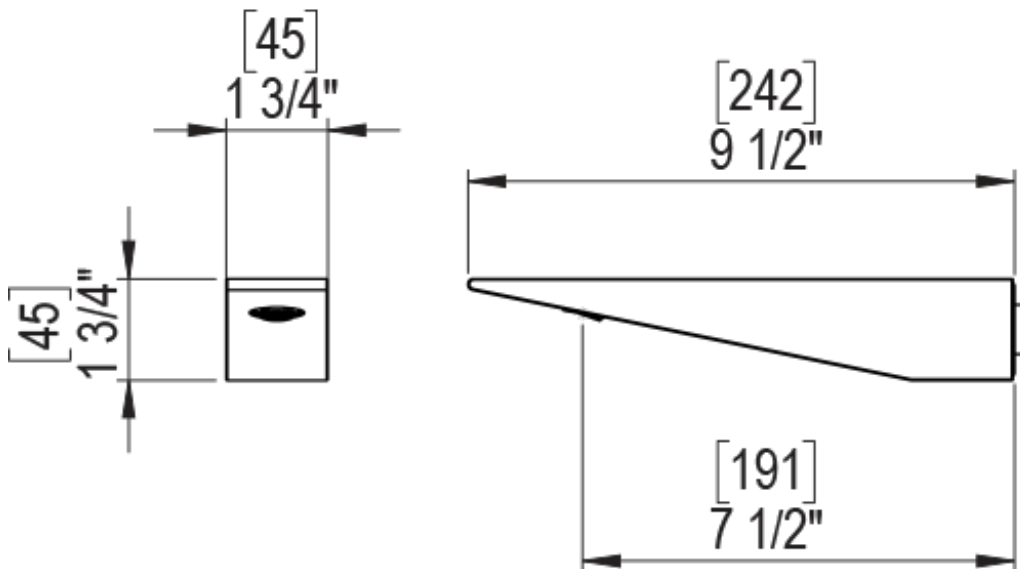

23RSLSCTB Specifications

ADJUSTABLE SLIDE BAR WITH HAND HELD SHOWER ASSEMBLY

WALL MOUNT TUB SPOUT

THREE WAY DIVERTER WITH SHUT-OFFS IN BETWEEN FUNCTIONS

4" SHOWER HEAD WITH WALL MOUNT 16" SHOWER ARM & FLANGE

TEMPERATURE CONTROL VALVE WITH STOPS

INTEGRAL SUPPLY WITH 1/2" NPT X 1/2" NPSM X 3" NIPPLE