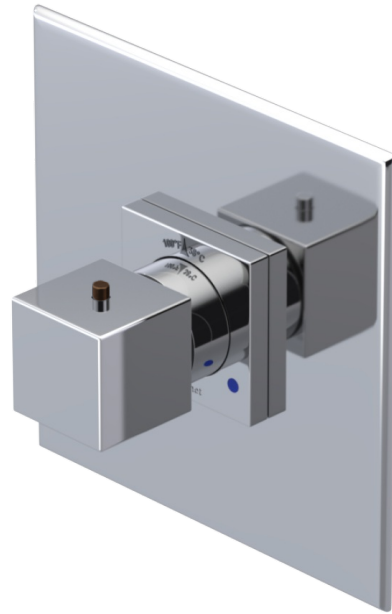

23RSQHTB Specifications

ADJUSTABLE SLIDE BAR WITH HAND HELD SHOWER ASSEMBLY

WALL MOUNT TUB SPOUT

THREE WAY DIVERTER WITH SHUT-OFFS IN BETWEEN FUNCTIONS

4" SHOWER HEAD WITH WALL MOUNT 16" SHOWER ARM & FLANGE

TEMPERATURE CONTROL VALVE WITH STOPS

INTEGRAL SUPPLY WITH 1/2" NPT X 1/2" NPSM X 3" NIPPLE