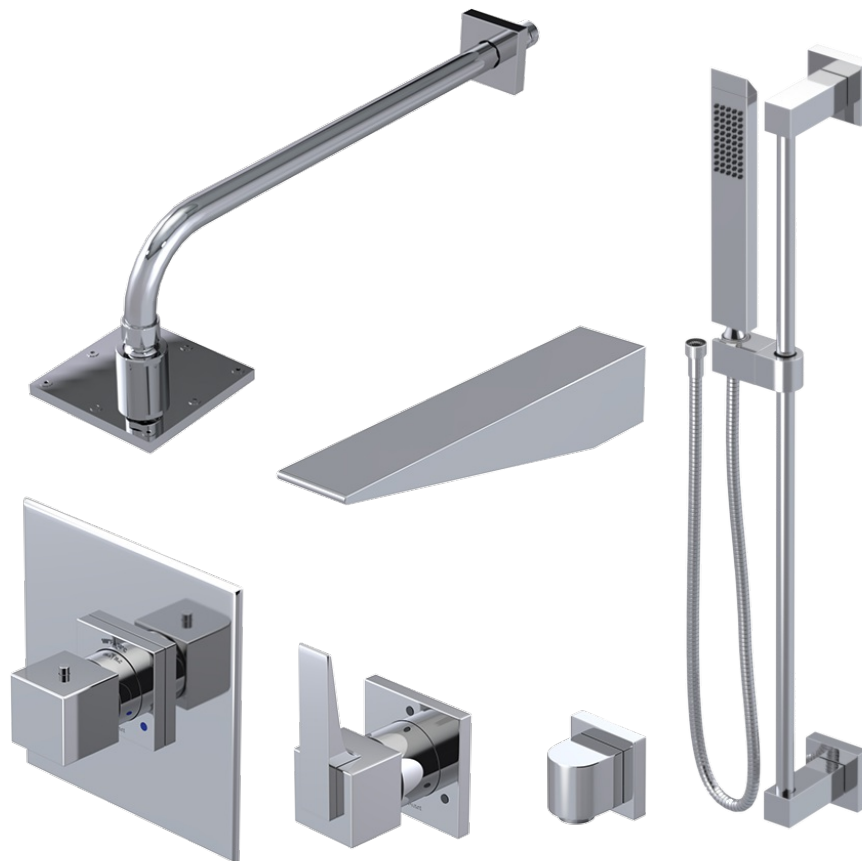

23RSQHTB Specifications

ADJUSTABLE SLIDE BAR WITH HAND HELD SHOWER ASSEMBLY

WALL MOUNT TUB SPOUT

THREE WAY DIVERTER WITH SHUT-OFFS IN BETWEEN FUNCTIONS

4" SHOWER HEAD WITH WALL MOUNT 16" SHOWER ARM & FLANGE

TEMPERATURE CONTROL VALVE WITH STOPS

INTEGRAL SUPPLY WITH 1/2" NPT X 1/2" NPSM X 3" NIPPLE