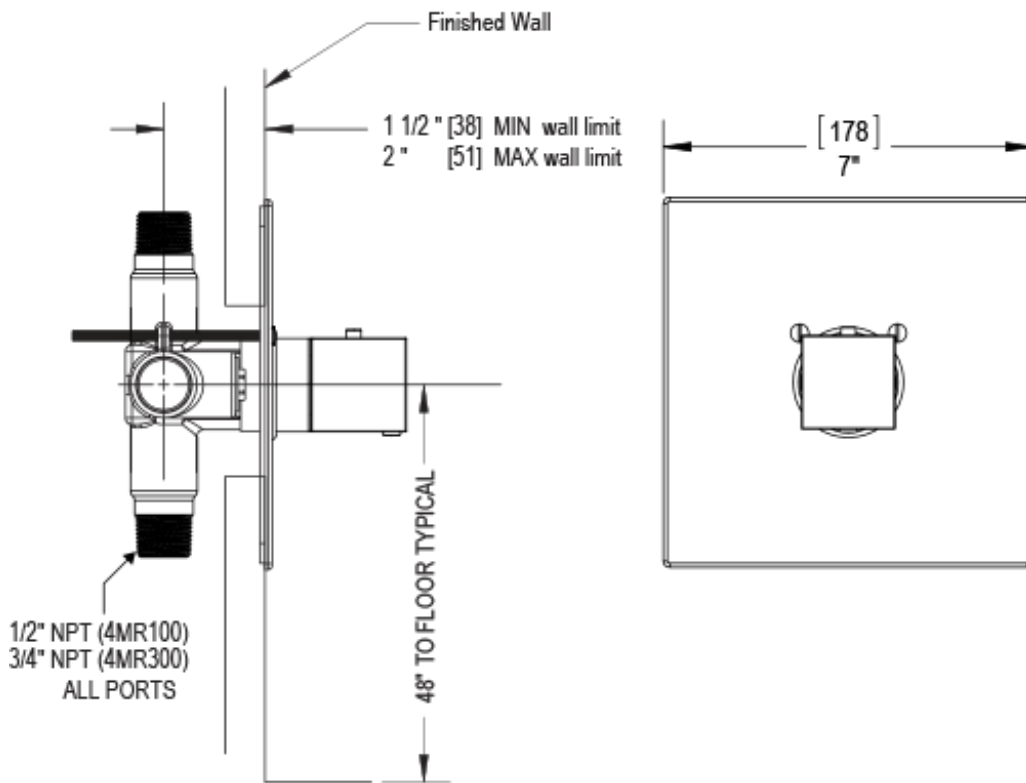

23RSQHTB Specifications

ADJUSTABLE SLIDE BAR WITH HAND HELD SHOWER ASSEMBLY

WALL MOUNT TUB SPOUT

THREE WAY DIVERTER WITH SHUT-OFFS IN BETWEEN FUNCTIONS

4" SHOWER HEAD WITH WALL MOUNT 16" SHOWER ARM & FLANGE

TEMPERATURE CONTROL VALVE WITH STOPS

INTEGRAL SUPPLY WITH 1/2" NPT X 1/2" NPSM X 3" NIPPLE