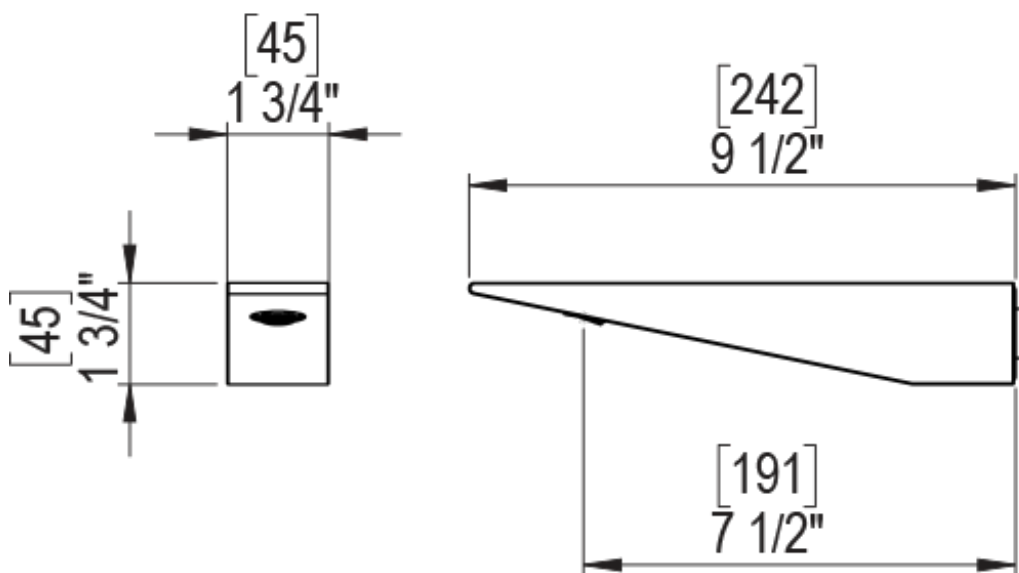

23RSQHTB Specifications

ADJUSTABLE SLIDE BAR WITH HAND HELD SHOWER ASSEMBLY

WALL MOUNT TUB SPOUT

THREE WAY DIVERTER WITH SHUT-OFFS IN BETWEEN FUNCTIONS

4" SHOWER HEAD WITH WALL MOUNT 16" SHOWER ARM & FLANGE

TEMPERATURE CONTROL VALVE WITH STOPS

INTEGRAL SUPPLY WITH 1/2" NPT X 1/2" NPSM X 3" NIPPLE