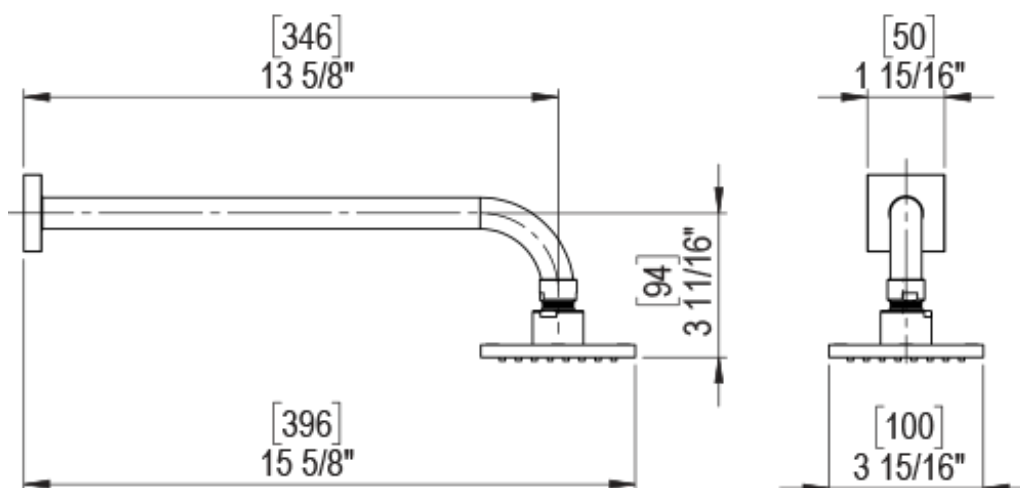

23RSQHTB Specifications

ADJUSTABLE SLIDE BAR WITH HAND HELD SHOWER ASSEMBLY

WALL MOUNT TUB SPOUT

THREE WAY DIVERTER WITH SHUT-OFFS IN BETWEEN FUNCTIONS

4" SHOWER HEAD WITH WALL MOUNT 16" SHOWER ARM & FLANGE

TEMPERATURE CONTROL VALVE WITH STOPS

INTEGRAL SUPPLY WITH 1/2" NPT X 1/2" NPSM X 3" NIPPLE