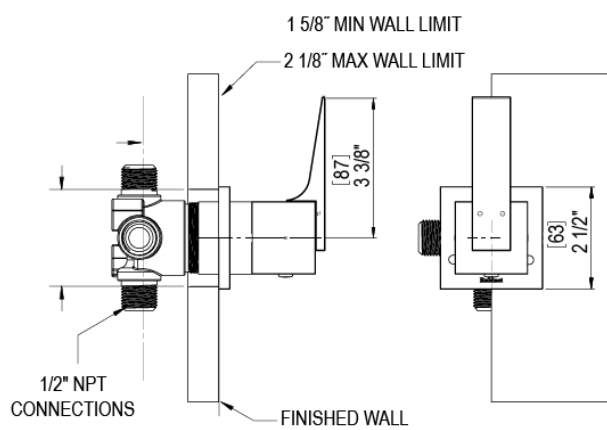

23RSQHTB Specifications

ADJUSTABLE SLIDE BAR WITH HAND HELD SHOWER ASSEMBLY

WALL MOUNT TUB SPOUT

THREE WAY DIVERTER WITH SHUT-OFFS IN BETWEEN FUNCTIONS

4" SHOWER HEAD WITH WALL MOUNT 16" SHOWER ARM & FLANGE

TEMPERATURE CONTROL VALVE WITH STOPS

INTEGRAL SUPPLY WITH 1/2" NPT X 1/2" NPSM X 3" NIPPLE