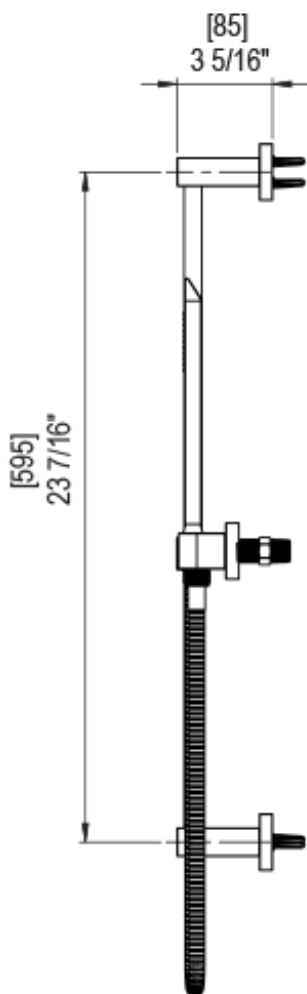

23RSQHTB Specifications

ADJUSTABLE SLIDE BAR WITH HAND HELD SHOWER ASSEMBLY

WALL MOUNT TUB SPOUT

THREE WAY DIVERTER WITH SHUT-OFFS IN BETWEEN FUNCTIONS

4" SHOWER HEAD WITH WALL MOUNT 16" SHOWER ARM & FLANGE

TEMPERATURE CONTROL VALVE WITH STOPS

INTEGRAL SUPPLY WITH 1/2" NPT X 1/2" NPSM X 3" NIPPLE