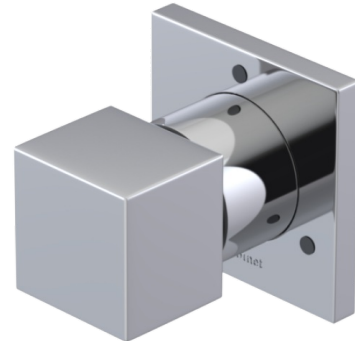

23RSQHTB Specifications

ADJUSTABLE SLIDE BAR WITH HAND HELD SHOWER ASSEMBLY

WALL MOUNT TUB SPOUT

THREE WAY DIVERTER WITH SHUT-OFFS IN BETWEEN FUNCTIONS

4" SHOWER HEAD WITH WALL MOUNT 16" SHOWER ARM & FLANGE

TEMPERATURE CONTROL VALVE WITH STOPS

INTEGRAL SUPPLY WITH 1/2" NPT X 1/2" NPSM X 3" NIPPLE