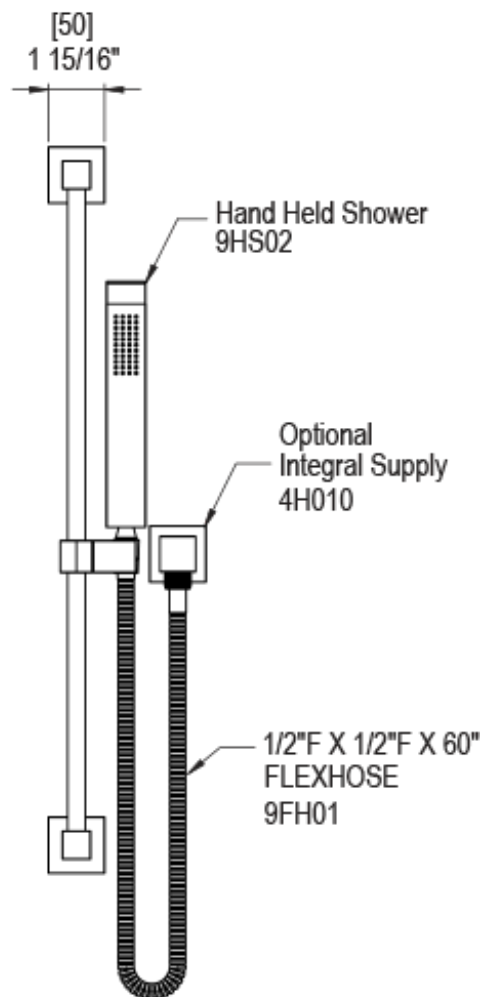

23RSQHTB Specifications

ADJUSTABLE SLIDE BAR WITH HAND HELD SHOWER ASSEMBLY

WALL MOUNT TUB SPOUT

THREE WAY DIVERTER WITH SHUT-OFFS IN BETWEEN FUNCTIONS

4" SHOWER HEAD WITH WALL MOUNT 16" SHOWER ARM & FLANGE

TEMPERATURE CONTROL VALVE WITH STOPS

INTEGRAL SUPPLY WITH 1/2" NPT X 1/2" NPSM X 3" NIPPLE