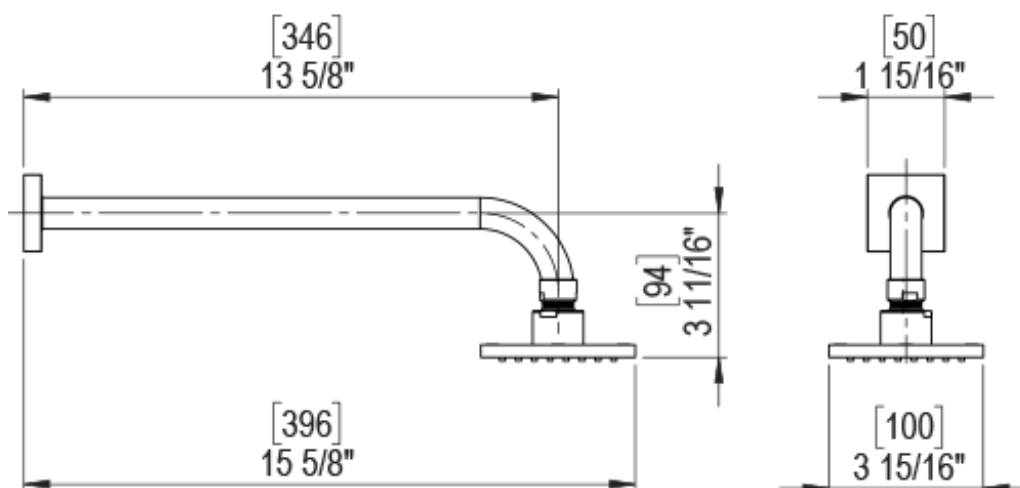

23RSQSCTB Specifications

ADJUSTABLE SLIDE BAR WITH HAND HELD SHOWER ASSEMBLY

WALL MOUNT TUB SPOUT

THREE WAY DIVERTER WITH SHUT-OFFS IN BETWEEN FUNCTIONS

4" SHOWER HEAD WITH WALL MOUNT 16" SHOWER ARM & FLANGE

TEMPERATURE CONTROL VALVE WITH STOPS

INTEGRAL SUPPLY WITH 1/2" NPT X 1/2" NPSM X 3" NIPPLE