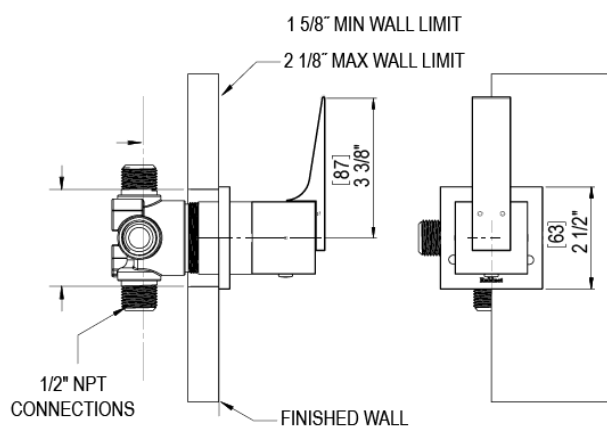

23RSQSCTB Specifications

ADJUSTABLE SLIDE BAR WITH HAND HELD SHOWER ASSEMBLY

WALL MOUNT TUB SPOUT

THREE WAY DIVERTER WITH SHUT-OFFS IN BETWEEN FUNCTIONS

4" SHOWER HEAD WITH WALL MOUNT 16" SHOWER ARM & FLANGE

TEMPERATURE CONTROL VALVE WITH STOPS

INTEGRAL SUPPLY WITH 1/2" NPT X 1/2" NPSM X 3" NIPPLE