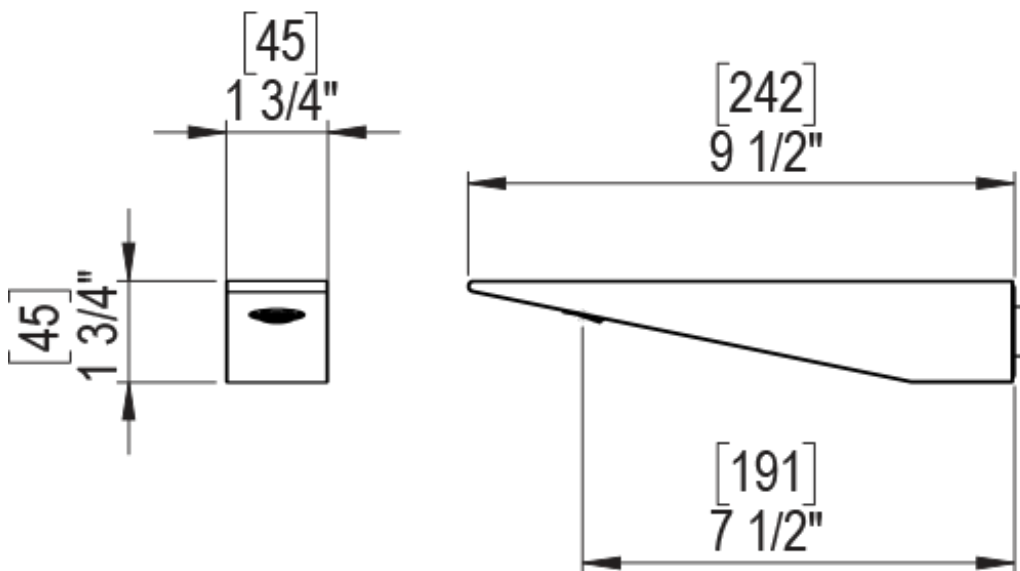

23RSQSCTB Specifications

ADJUSTABLE SLIDE BAR WITH HAND HELD SHOWER ASSEMBLY

WALL MOUNT TUB SPOUT

THREE WAY DIVERTER WITH SHUT-OFFS IN BETWEEN FUNCTIONS

4" SHOWER HEAD WITH WALL MOUNT 16" SHOWER ARM & FLANGE

TEMPERATURE CONTROL VALVE WITH STOPS

INTEGRAL SUPPLY WITH 1/2" NPT X 1/2" NPSM X 3" NIPPLE