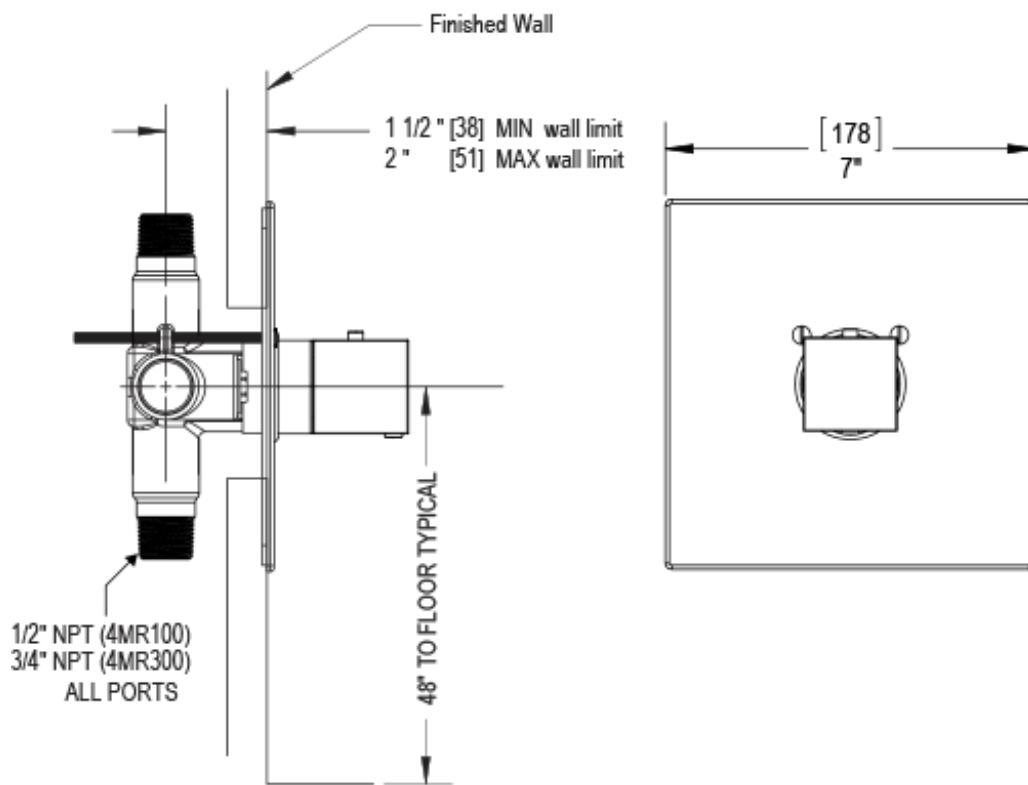

23RSQSCTB Specifications

ADJUSTABLE SLIDE BAR WITH HAND HELD SHOWER ASSEMBLY

WALL MOUNT TUB SPOUT

THREE WAY DIVERTER WITH SHUT-OFFS IN BETWEEN FUNCTIONS

4" SHOWER HEAD WITH WALL MOUNT 16" SHOWER ARM & FLANGE

TEMPERATURE CONTROL VALVE WITH STOPS

INTEGRAL SUPPLY WITH 1/2" NPT X 1/2" NPSM X 3" NIPPLE