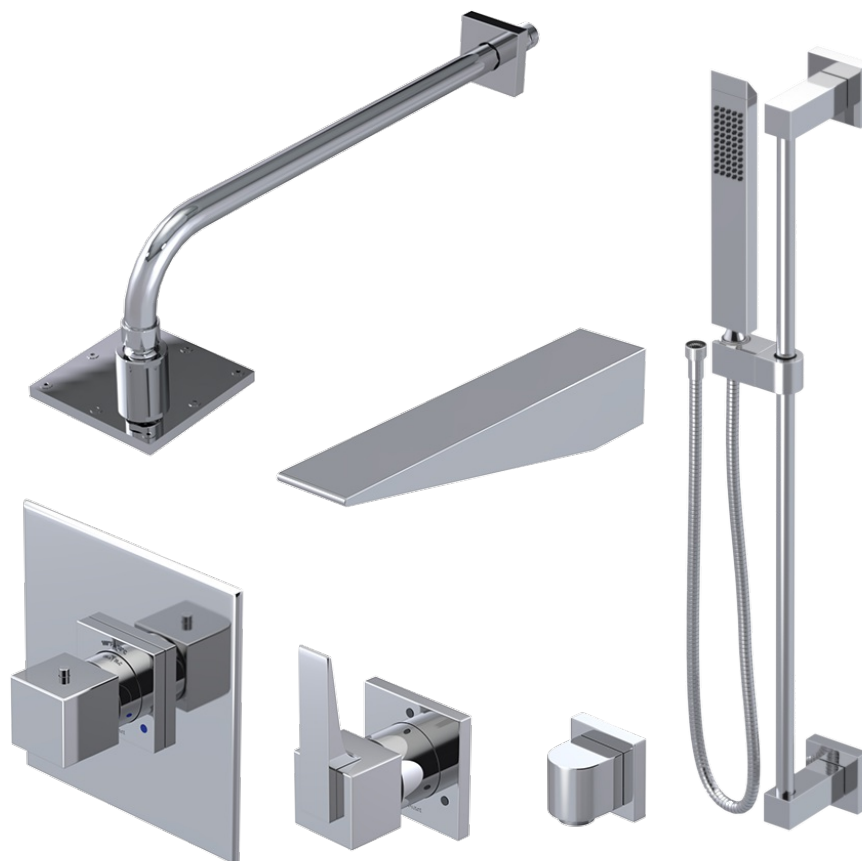

23RSQSCTB Specifications

ADJUSTABLE SLIDE BAR WITH HAND HELD SHOWER ASSEMBLY

WALL MOUNT TUB SPOUT

THREE WAY DIVERTER WITH SHUT-OFFS IN BETWEEN FUNCTIONS

4" SHOWER HEAD WITH WALL MOUNT 16" SHOWER ARM & FLANGE

TEMPERATURE CONTROL VALVE WITH STOPS

INTEGRAL SUPPLY WITH 1/2" NPT X 1/2" NPSM X 3" NIPPLE