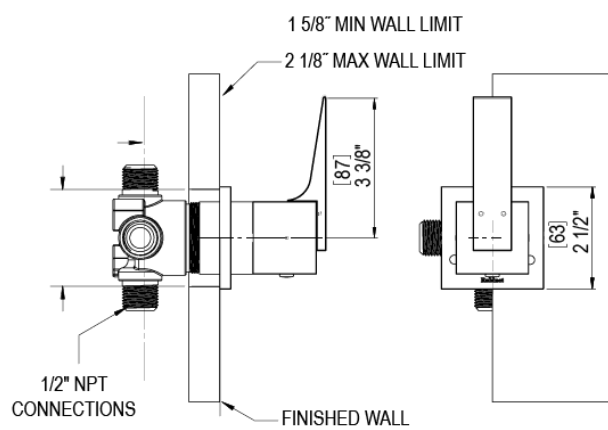

# 23RSLABMGD Specifications

ADJUSTABLE SLIDE BAR WITH HAND HELD SHOWER ASSEMBLY

WALL MOUNT TUB SPOUT

THREE WAY DIVERTER WITH SHUT-OFFS IN BETWEEN FUNCTIONS

4" SHOWER HEAD WITH WALL MOUNT 16" SHOWER ARM & FLANGE

TEMPERATURE CONTROL VALVE WITH STOPS

INTEGRAL SUPPLY WITH 1/2" NPT X 1/2" NPSM X 3" NIPPLE