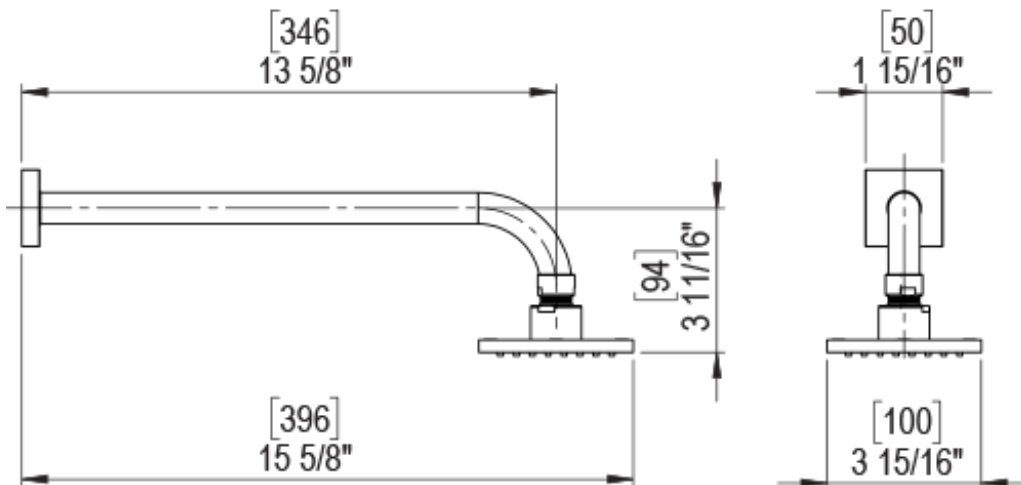

# 23RSLABMGD Specifications

ADJUSTABLE SLIDE BAR WITH HAND HELD SHOWER ASSEMBLY

WALL MOUNT TUB SPOUT

THREE WAY DIVERTER WITH SHUT-OFFS IN BETWEEN FUNCTIONS

4" SHOWER HEAD WITH WALL MOUNT 16" SHOWER ARM & FLANGE

TEMPERATURE CONTROL VALVE WITH STOPS

INTEGRAL SUPPLY WITH 1/2" NPT X 1/2" NPSM X 3" NIPPLE