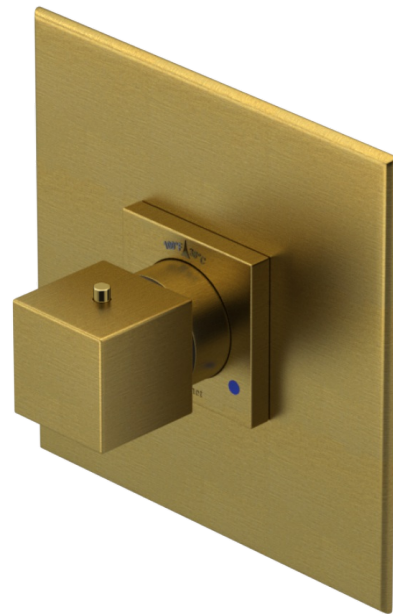

# 23RSLABMGD Specifications

ADJUSTABLE SLIDE BAR WITH HAND HELD SHOWER ASSEMBLY

WALL MOUNT TUB SPOUT

THREE WAY DIVERTER WITH SHUT-OFFS IN BETWEEN FUNCTIONS

4" SHOWER HEAD WITH WALL MOUNT 16" SHOWER ARM & FLANGE

TEMPERATURE CONTROL VALVE WITH STOPS

INTEGRAL SUPPLY WITH 1/2" NPT X 1/2" NPSM X 3" NIPPLE