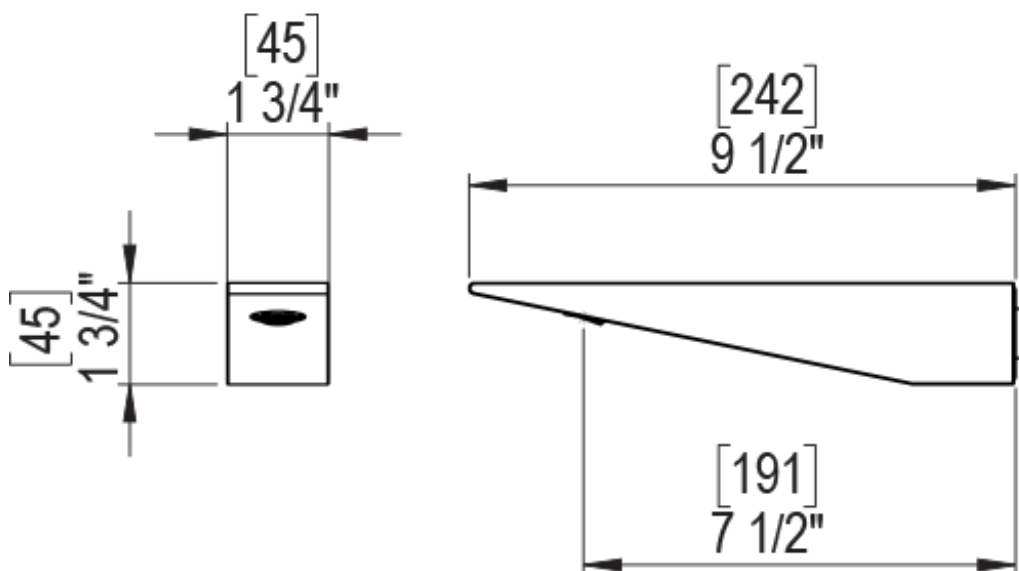

# 23RSLABMGD Specifications

ADJUSTABLE SLIDE BAR WITH HAND HELD SHOWER ASSEMBLY

WALL MOUNT TUB SPOUT

THREE WAY DIVERTER WITH SHUT-OFFS IN BETWEEN FUNCTIONS

4" SHOWER HEAD WITH WALL MOUNT 16" SHOWER ARM & FLANGE

TEMPERATURE CONTROL VALVE WITH STOPS

INTEGRAL SUPPLY WITH 1/2" NPT X 1/2" NPSM X 3" NIPPLE