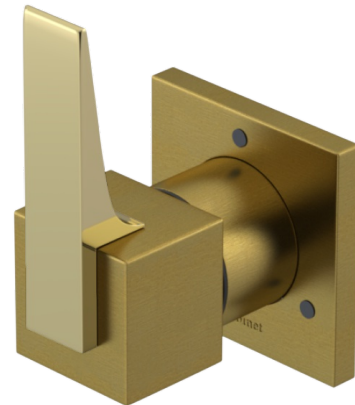

# 23RSLABMGD Specifications

ADJUSTABLE SLIDE BAR WITH HAND HELD SHOWER ASSEMBLY

WALL MOUNT TUB SPOUT

THREE WAY DIVERTER WITH SHUT-OFFS IN BETWEEN FUNCTIONS

4" SHOWER HEAD WITH WALL MOUNT 16" SHOWER ARM & FLANGE

TEMPERATURE CONTROL VALVE WITH STOPS

INTEGRAL SUPPLY WITH 1/2" NPT X 1/2" NPSM X 3" NIPPLE