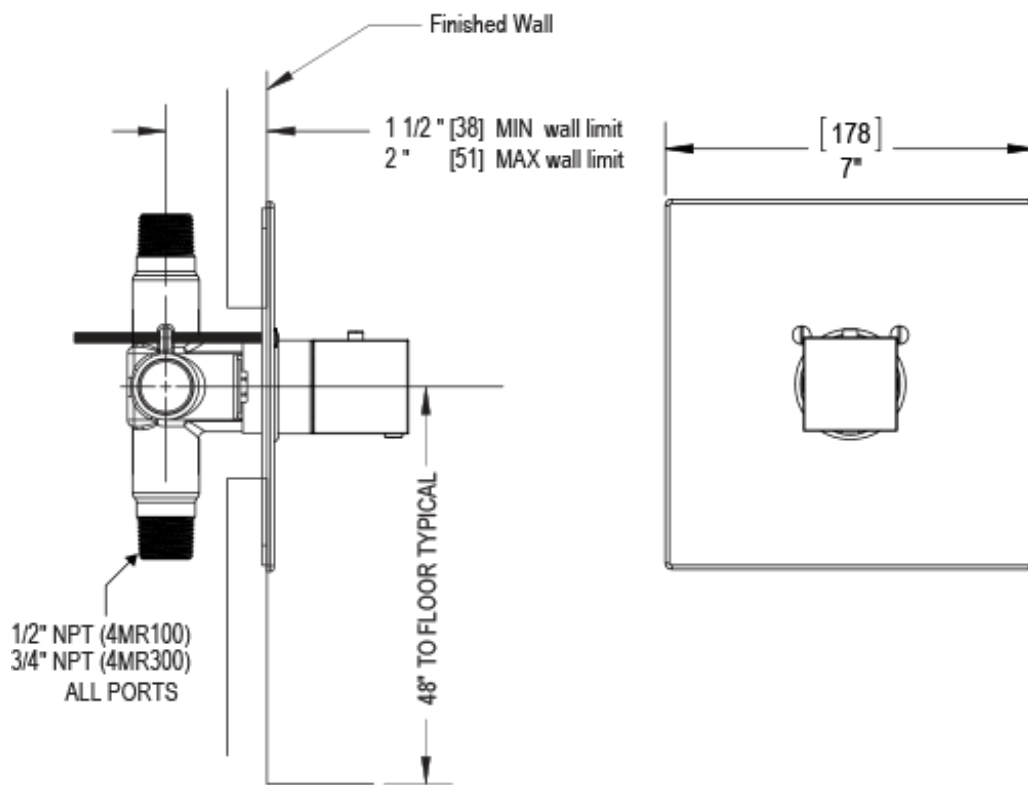

# 23RSLABMGD Specifications

ADJUSTABLE SLIDE BAR WITH HAND HELD SHOWER ASSEMBLY

WALL MOUNT TUB SPOUT

THREE WAY DIVERTER WITH SHUT-OFFS IN BETWEEN FUNCTIONS

4" SHOWER HEAD WITH WALL MOUNT 16" SHOWER ARM & FLANGE

TEMPERATURE CONTROL VALVE WITH STOPS

INTEGRAL SUPPLY WITH 1/2" NPT X 1/2" NPSM X 3" NIPPLE