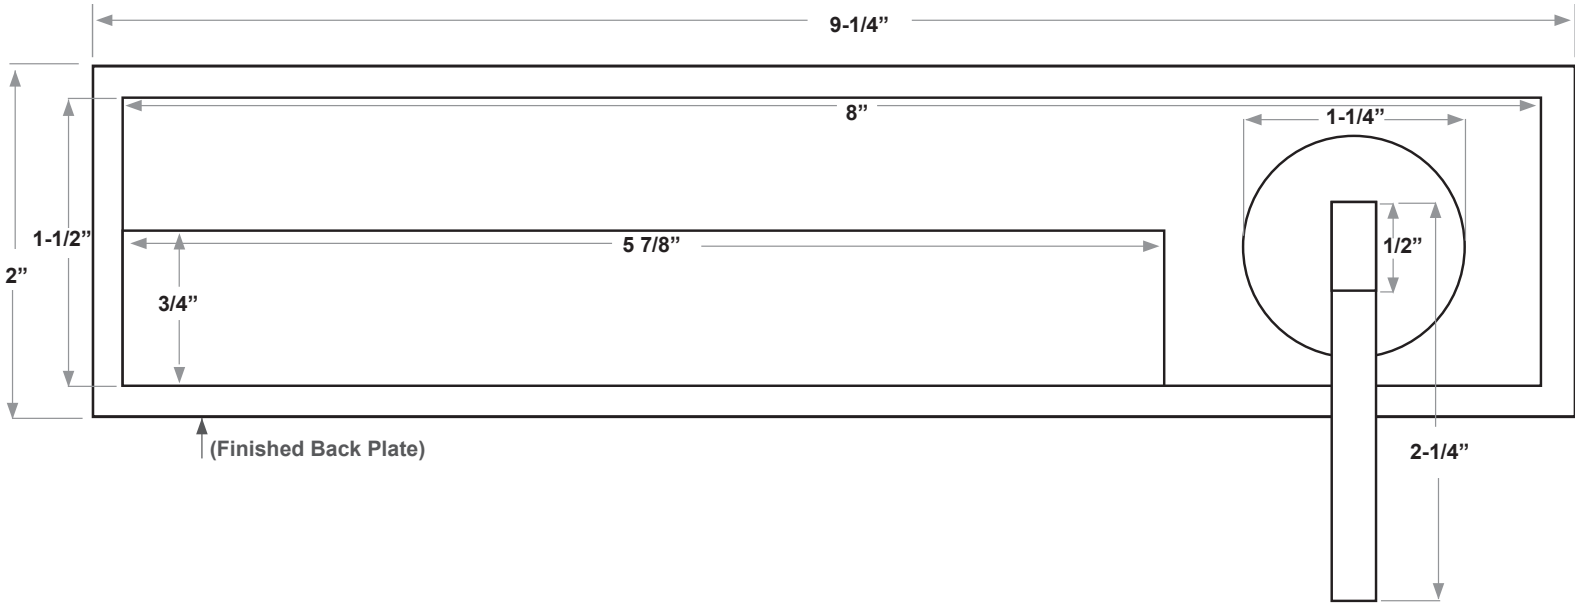

FEATURES:

- Forged brass construction
- Articulating spout and Joystick-style handle
- Replacement cartridge 18.30.265
- Drain not included
- Certified to meet or exceed the following codes and standards:
ASME A112.18.1/CSA B125.1-2012

Series 2600
Short Wall Lavatory Faucet
1.260006S

For rough kit specifications, please see the Installation Guide.

Note: Measurements are subject to change. No responsibility is assumed for use of superseded or voided pages.