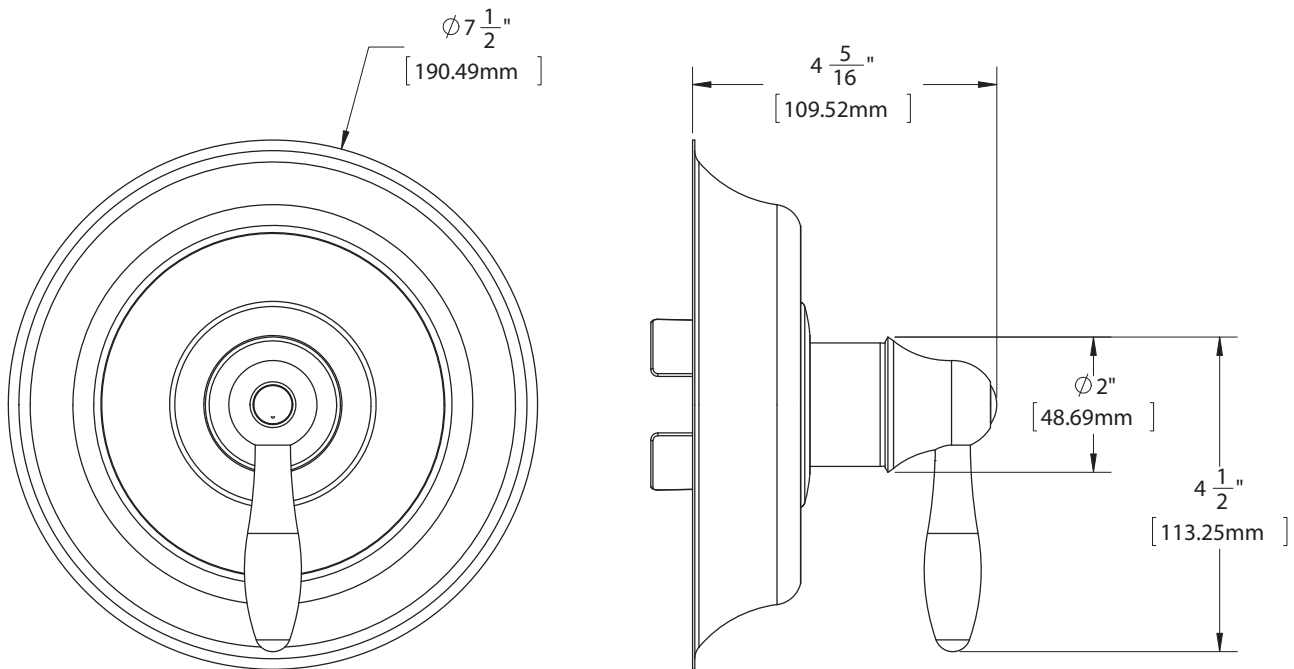

FINISH:

PC

WARRANTY:

- 5 year limited

DIMENSIONS:

NOTE: 1. All dimensions are in inches (millimeters) unless otherwise specified and are subject to change without notice.

Architect/Engineer Approval Space:

SPEAKMAN
400 ANCHOR MILL ROAD
NEW CASTLE, DE 19720