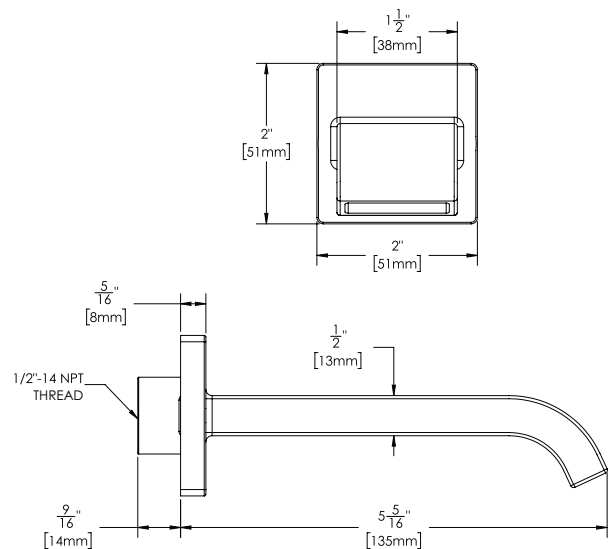

Lura® Wall-Mounted Tub Spout

FEATURES:

- Wall-Mounted Tub Spout measures 5-5/16" in length
- Metal construction
- 1/2" NPTF female inlet
- Corrosion resistant finishes
- Coordinates with Lura Collection

STOCK FINISHES:

PC MB BBZ

SPECIALTY FINISHES:

BN ORB PN

STANDARDS:

- ASME A112.18.1/CSA B125.1 certified

WARRANTY:

Visit www.speakman.com for full product warranty information

- 5 Year Limited Warranty (commercial)
- Limited Lifetime Warranty (residential)

All dimensions are in inches (millimeters) unless otherwise specified and are subject to change without notice.

Architect/Engineer Approval Space:

P: 800-537-2107
F: 800-977-2747
W: WWW.SPEAKMAN.COM
R: 03-DECEMBER 2019