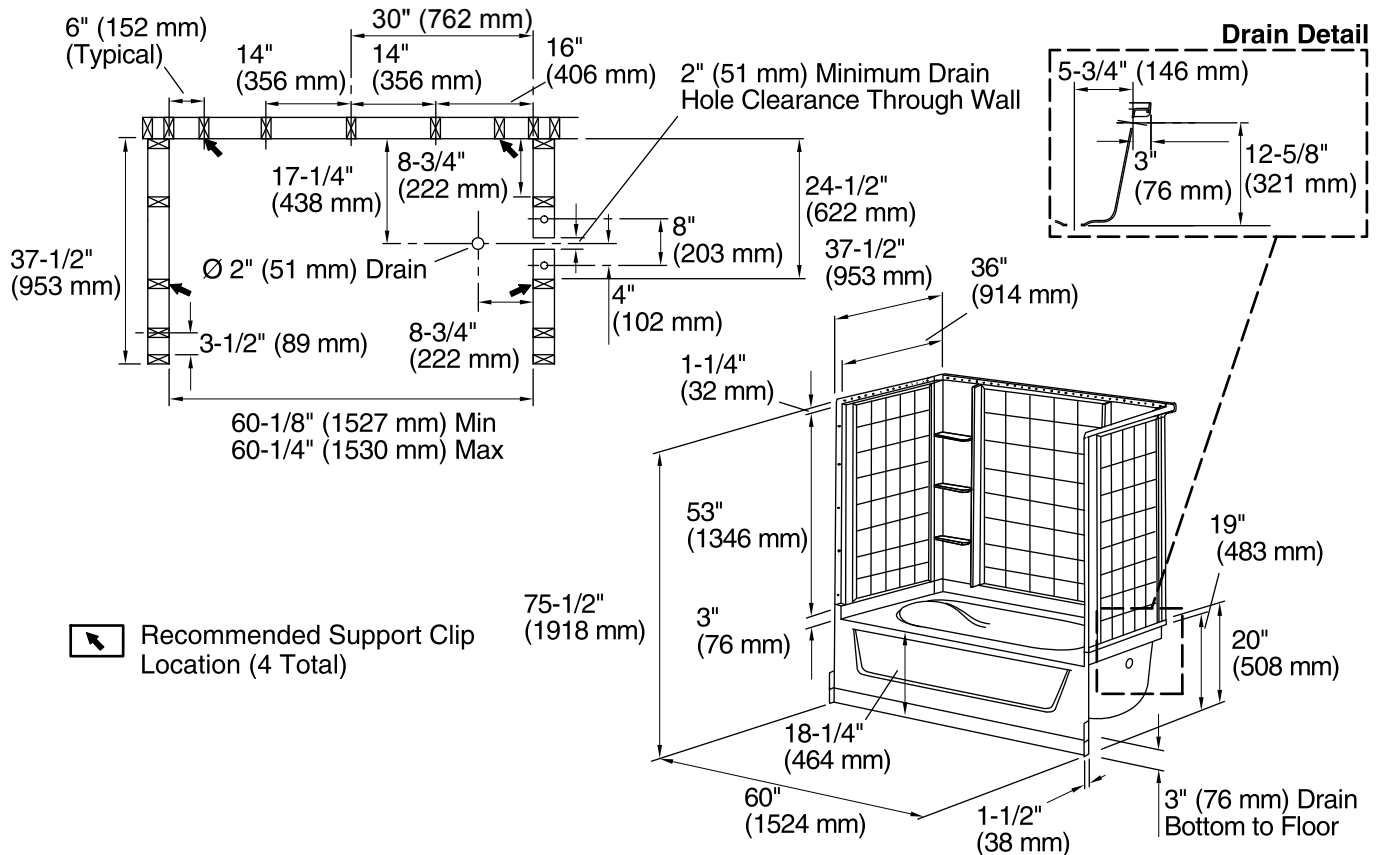

Ensemble™

60" x 36" AFD Bath/Shower
71100122

Features

- Alcove installation
- 18-1/4" apron
- Vikrell material
- Right drain
- Tongue-and-groove walls with snap-together modular design
- Tile look
- Some caulk required
- Corner shelves; built-in armrests and contoured back
- 3" drain-to-floor clearance for above-floor drain installation

Included Components

Product consists of:

- 71104100 60" x 36" Bath/Shower Wall Set
- 71101122 60" x 36" AFD Bath

Codes/Standards

CSA B45.5/IAPMO Z124
ASTM E162
ASTM E662
Greenguard UL 2818 - Gold
HUD, UM Bulletin 73

4-26-2019 00:13 - US

STERLING

A KOHLER COMPANY

Ensemble™

60" x 36" AFD Bath/Shower

71100122

Technical Information

All product dimensions are nominal.

Installation:	Three-wall alcove
Drain location:	Right
Basin area, bottom:	40" x 21" (1016 mm x 533 mm)
Basin area, top:	52" x 29" (1321 mm x 737 mm)
Water depth:	11" (279 mm)
Water capacity:	40 gal (151.4 L)
Minimum flat for door:	3-1/4" (83 mm)
Maximum door height:	55-3/4" (1416 mm)
Maximum door width:	58-1/2" (1486 mm)