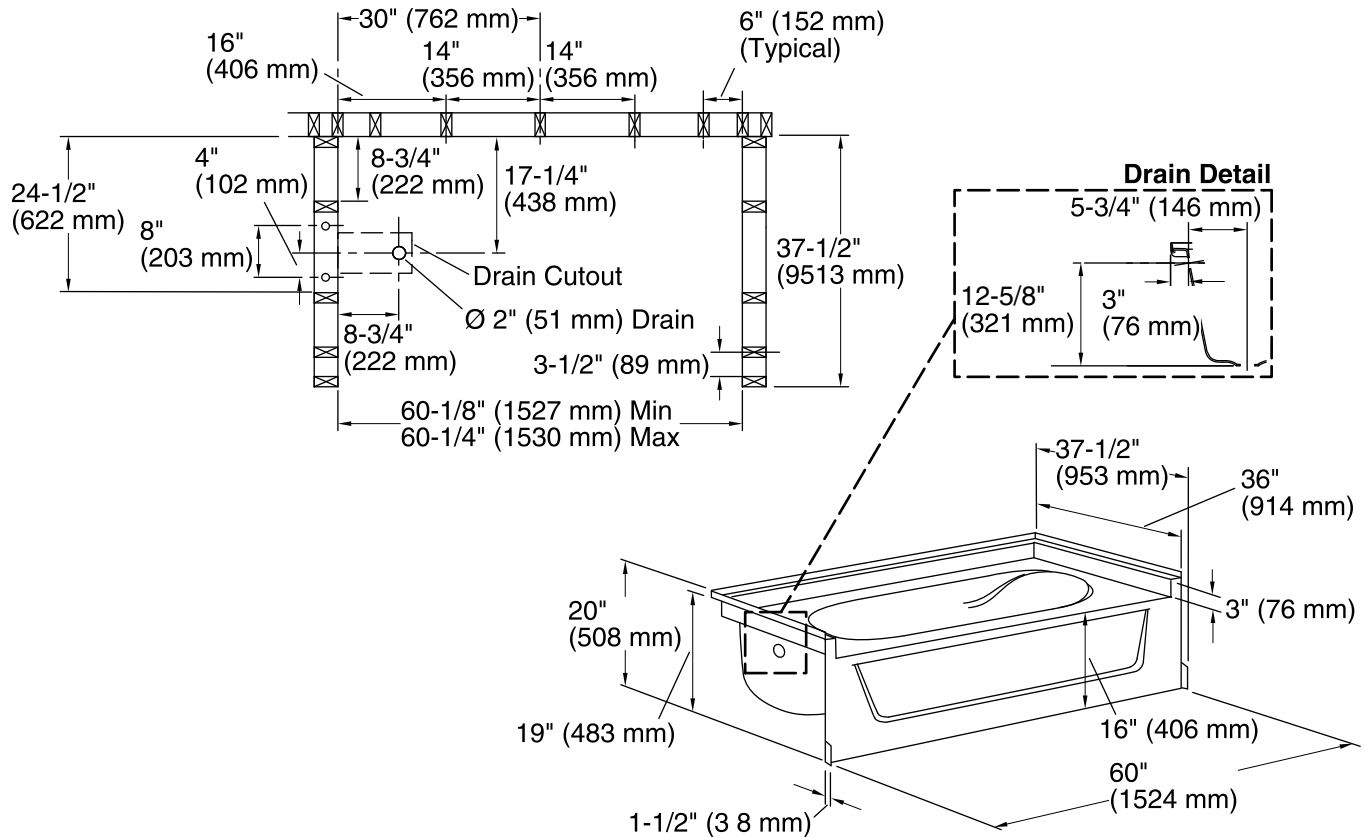

Ensemble™

60" x 36" Bath
71101110

Features

- Alcove installation
- 16" apron
- Vikrell material
- Left drain
- Compatible with tile-down installation
- Compatible with Ensemble wall set (71104100)

ADA

Codes/Standards

For the most current Specification Sheet, go to www.sterlingplumbing.com.

4-26-2019 00:14 - US

Technical Information

All product dimensions are nominal.

- Installation: Three-wall alcove
- Drain location: Left
- Basin area, bottom: 40" x 21" (1016 mm x 533 mm)
- Basin area, top: 52" x 29" (1321 mm x 737 mm)
- Water depth: 11" (279 mm)
- Water capacity: 40 gal (151.4 L)
- Minimum flat for door: 3-1/4" (83 mm)
- Maximum door width: 58-1/2" (1486 mm)

Notes

- Install this product according to the installation instructions.
- Size the drain hole clearance to fit the drain assembly that will be used.
- Studs should be positioned roughly as shown for support clip or roofing nail installation.
- Double studding is recommended for pivot shower door installations.
- ADA compliant when installed to the specific requirements of these regulations.