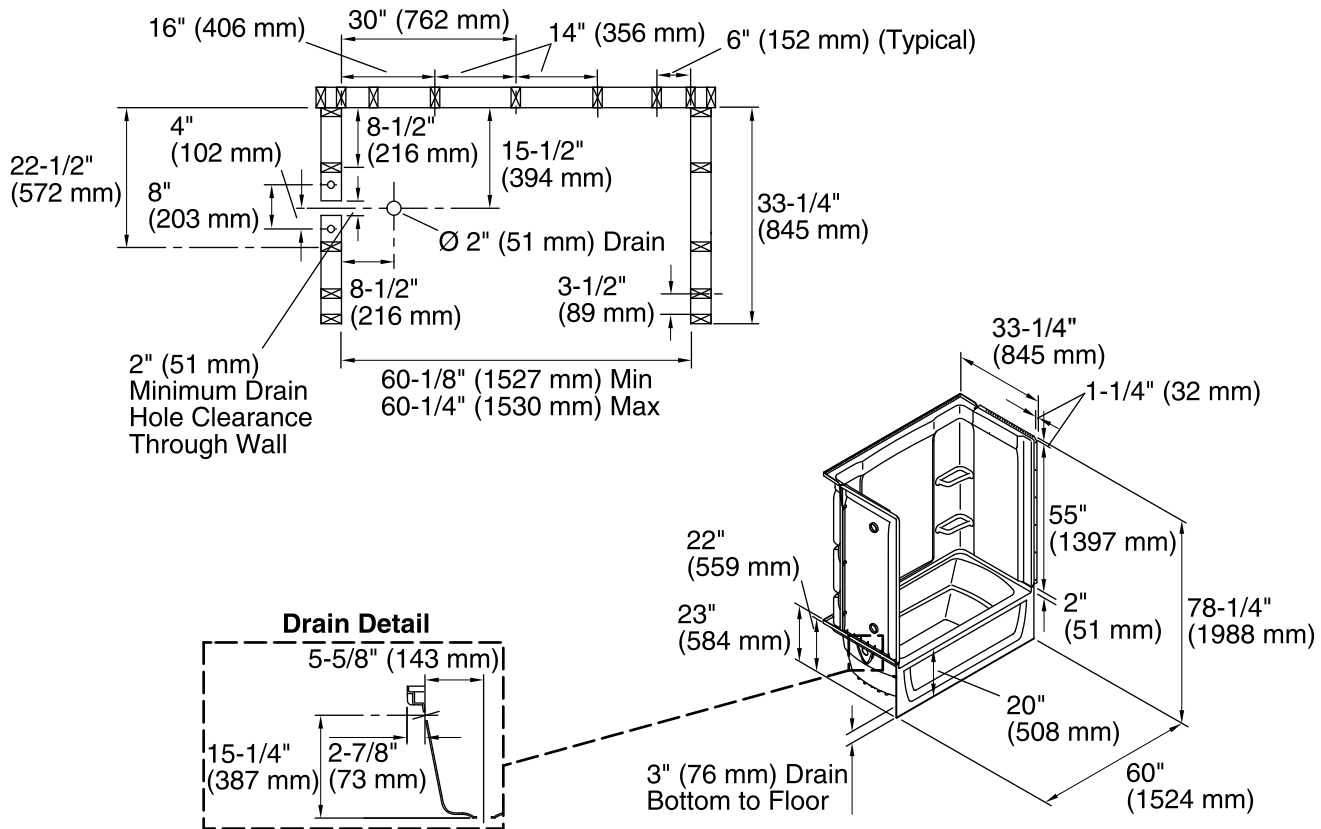

Ensemble™ Medley®

60" x 32" AFD Bath/Shower
71320112

Features

- Alcove installation
- 20" apron
- Vikrell material
- Left drain
- Tongue-and-groove walls with snap-together installation
- High-gloss walls
- No caulk required
- Corner shelves
- Dry-Block seal and channeled water containment system
- 3" drain-to-floor clearance for above-floor drain installation

Included Components

Product consists of:

- 71324100 Series 7132, 60" x 32" x 75" Bath/Shower Wall Set
- 71121112 32" (813 mm) AFD Bath

Codes/Standards

- CSA B45.5/IAPMO Z124
- ASTM E162
- ASTM E662
- Greenguard UL 2818 - Gold
- HUD, UM Bulletin 73

4-26-2019 00:33 - US

Technical Information

All product dimensions are nominal.

Installation:	Three-wall alcove
Drain location:	Left
Basin area, bottom:	42" x 20" (1067 mm x 508 mm)
Basin area, top:	54" x 26" (1372 mm x 660 mm)
Water depth:	13" (330 mm)
Water capacity:	51 gal (193.1 L)
Minimum flat for door:	3" (76 mm)
Maximum door height:	56-3/4" (1441 mm)
Maximum door width:	57-11/16" (1465 mm)