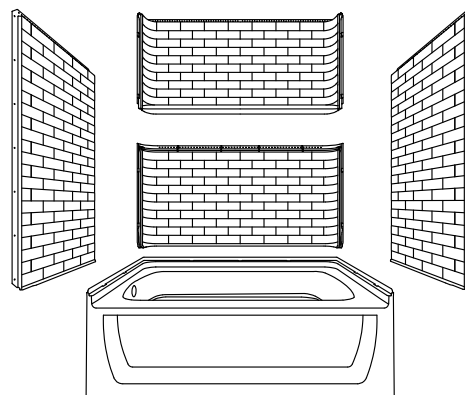

Traverse®

60" x 32 bath/shower with AIP backerboards
71520116

Features

- Tongue-and-groove modular design allows for easy installation during any phase of construction.
- Modern subway tile design.
- Full-length shelf provides generous storage.
- Easy-to-clean, durable high-gloss finish.

Material

- Compression molded from our exclusive solid Vikrell® material.

Installation

- Pro4™ installation system features a two-piece back wall design, enabling one-person handling and installation.
- Alcove.
- Caulk-free installation.
- Left drain.

Recommended Products/Accessories

K-23726 Drain treatment

Included Components

Product consists of:

71121110

71524106

Codes/Standards

CSA B45.5/IAPMO Z124

ASTM E162

ASTM E662

HUD, UM Bulletin 73

STERLING® Vikrell® or Acrylic Baths and Shower Bases Ten-Year Limited Warranty

See website for detailed warranty information.

Available Colors/Finishes

Color tiles intended for reference only.

Color	Code	Description
	0	White
	96	KOHLER Biscuit

1-800-STERLING (1-800-783-7546)

Kohler Co. reserves the right to make revisions without notice to product specifications.

For the most current Specification Sheet, go to www.sterlingplumbing.com.

12-29-2021 10:38 - US/CA