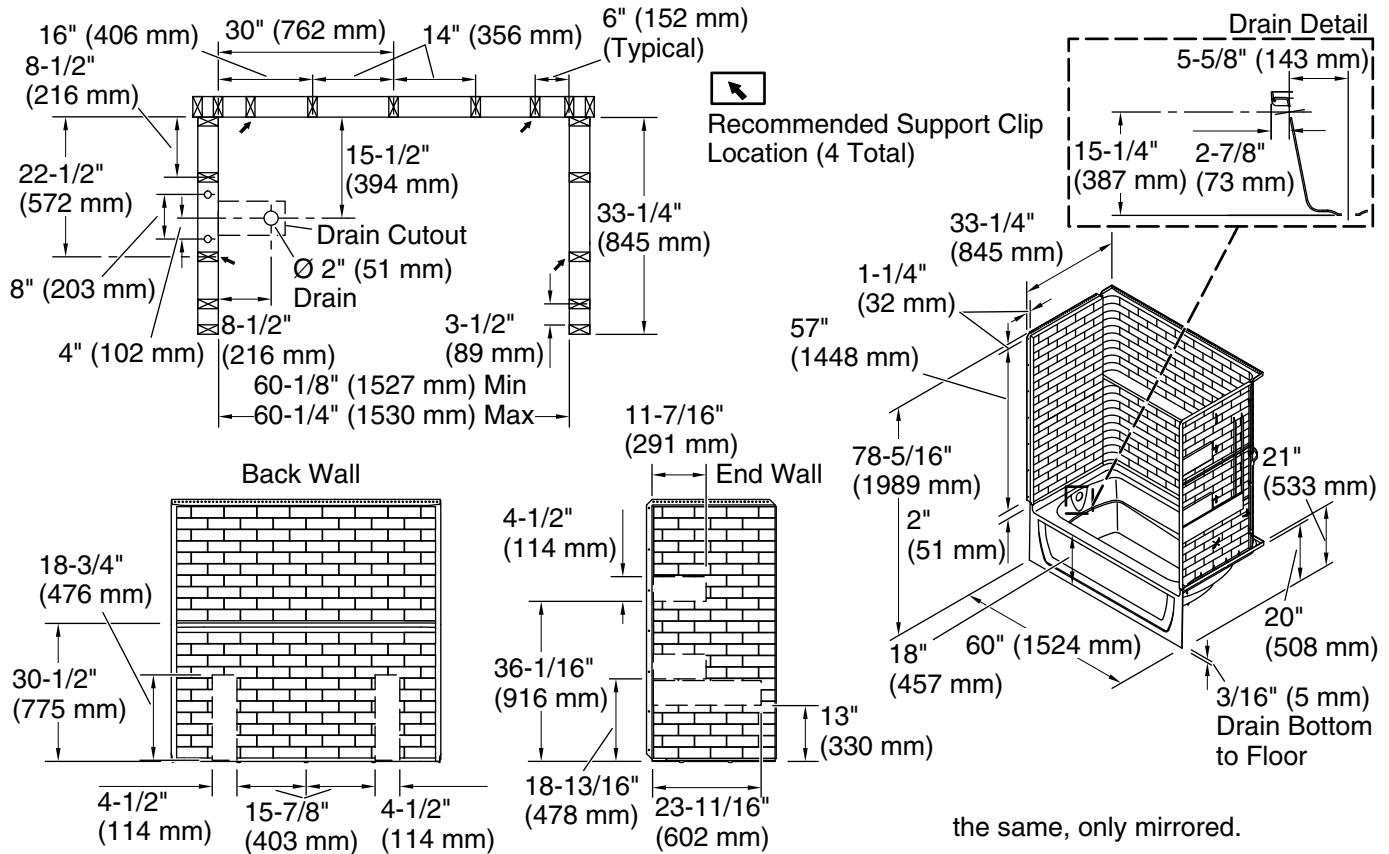

For the most current Specification Sheet, go to [www.sterlingplumbing.com](http://www.sterlingplumbing.com).

12-29-2021 10:38 - US/CA

**Technical Information**

All product dimensions are nominal.

Installation:	Three-wall alcove
Maximum door height:	58-3/4" (1492 mm)
Maximum door width:	57-5/8" (1464 mm)