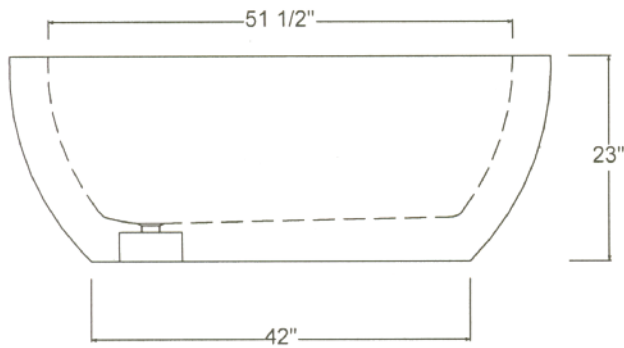

# C40-60/C40-72 BATHTUBS

©2000 STONE FOREST, INC.

**C40-60 BATH TUB**

**C40-72 BATH TUB**

Carved from single blocks of granite or marble.

Specs are for our "stock" design in 60" and 72". Granite tubs have chiseled exterior, marble tubs are polished on exterior.

Each tub is carved to order and can be customized to suit your needs

Can be carved to fit most drain assemblies. Please specify location and model of drain when ordering and any other pertinent information that might effect how the drain needs to be carved to accommodate plumbing

See back for waste and overflow specs.

Approx 1600-2600 lbs.

**UPC®** listed