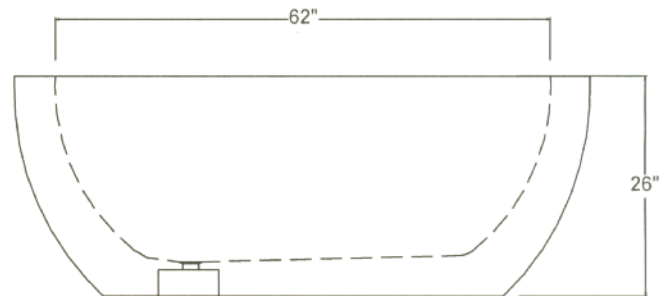

# C40-60/C40-72 BATHTUBS

©2000 STONE FOREST, INC.

**C40-60 BATH TUB**

**C40-72 BATH TUB**

Carved from single blocks of granite or marble.

Specs are for our "stock" design in 60" and 72". Granite tubs have chiseled exterior, marble tubs are polished on exterior.

Each tub is carved to order and can be customized to suit your needs

Can be carved to fit most drain assemblies. Please specify location and model of drain when ordering and any other pertinent information that might effect how the drain needs to be carved to accommodate plumbing

See back for waste and overflow specs.

Approx 1600-2600 lbs.

**UPC®** listed