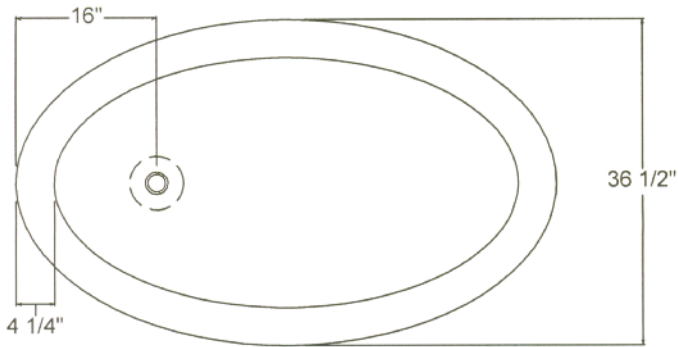

# C40-60/C40-72 BATHTUBS

©2000 STONE FOREST, INC.

**C40-60 BATH TUB**

**C40-72 BATH TUB**

Carved from single blocks of granite or marble.

Specs are for our "stock" design in 60" and 72". Granite tubs have chiseled exterior, marble tubs are polished on exterior.

Each tub is carved to order and can be customized to suit your needs

Can be carved to fit most drain assemblies. Please specify location and model of drain when ordering and any other pertinent information that might effect how the drain needs to be carved to accommodate plumbing

See back for waste and overflow specs.

Approx 1600-2600 lbs.

**UPC®** listed