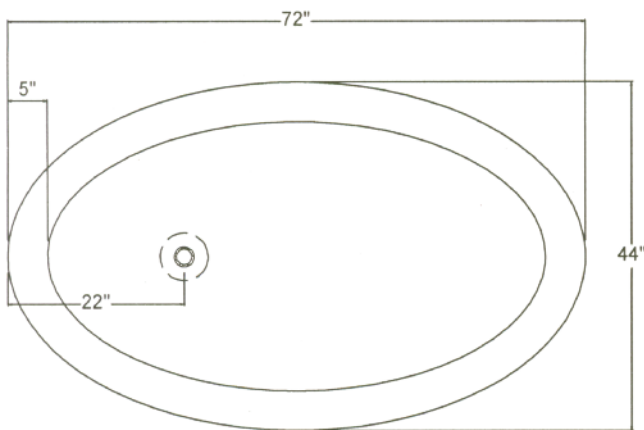

# C40-60/C40-72 BATHTUBS

©2000 STONE FOREST, INC.

**C40-60 BATH TUB**

**C40-72 BATH TUB**

Carved from single blocks of granite or marble.

Specs are for our "stock" design in 60" and 72". Granite tubs have chiseled exterior, marble tubs are polished on exterior.

Each tub is carved to order and can be customized to suit your needs

Can be carved to fit most drain assemblies. Please specify location and model of drain when ordering and any other pertinent information that might effect how the drain needs to be carved to accommodate plumbing

See back for waste and overflow specs.

Approx 1600-2600 lbs.

**UPC®** listed