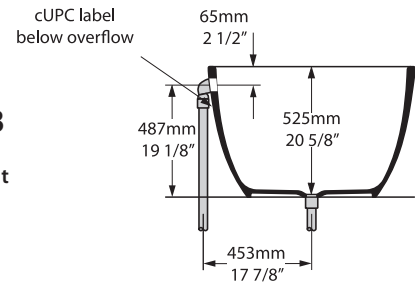

## Top view

## Side view

## Section AA

\*All measurements subject to +/-5% tolerance

l = 1785mm / 70 1/4"  
w = 854mm / 33 5/8"  
h = 552mm / 21 3/4"

1074 lbs

103 US gal

633 lbs

50 1/4 US gal

214 lbs