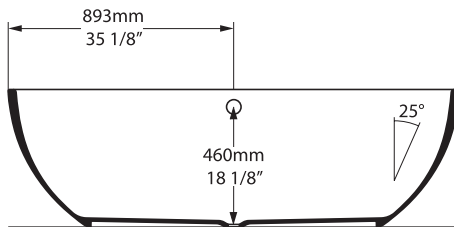

## Top view

## Front view

## Side view

## Section AA

\*All measurements subject to +/-5% tolerance

l = 1785mm / 70 1/4"  
w = 854mm / 33 5/8"  
h = 552mm / 21 3/4"

1074 lbs

103 US gal

633 lbs

50 1/4 US gal

214 lbs