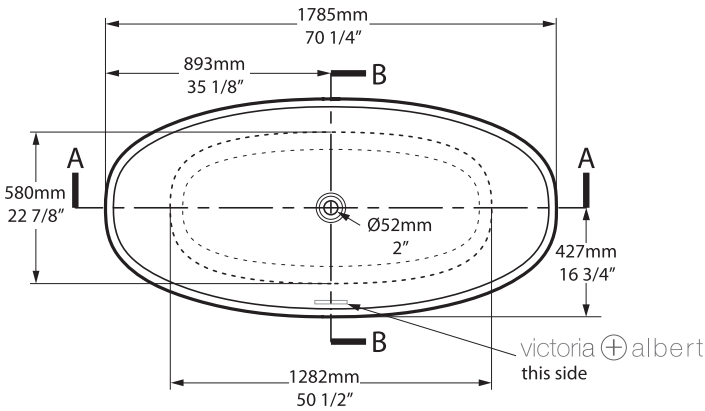

## Top view

## Section AA

\*All measurements subject to +/-5% tolerance

l = 1785mm / 70 1/4"  
w = 854mm / 33 5/8"  
h = 552mm / 21 3/4"

1074 lbs

103 US gal

633 lbs

50 1/4 US gal

214 lbs