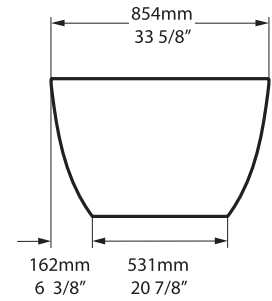

Barcelona

BAR-N-xx-OF / BAR-N-xx-NO

Top view

Front view

Side view

Section BB Shown with K51 waste kit

Section AA

*All measurements subject to +/-5% tolerance

l = 1785mm / 70 1/4"
w = 854mm / 33 5/8"
h = 552mm / 21 3/4"

1074 lbs

103 US gal

633 lbs

50 1/4 US gal

214 lbs

0 US gal

.dwg | .dxf | .skp www.vandabaths.com

Massachusetts Code: Approved
cUPC listing by IAPMO: File No. 6574

VA/1181/11/Jan19