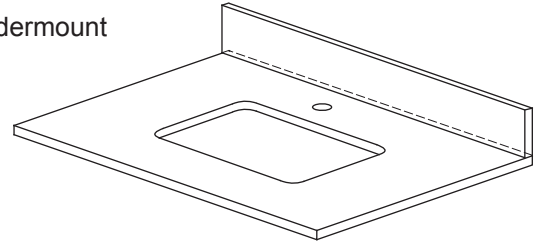

FEATURES

- Natural White Carrara Marble or Black Granite
- Natural surface variations and markings
- Available in three standard sizes 25", 31", and 37" sizes
- Top pre-cut for single-hole faucet and CUM198RWT rectangular undermount
- Backsplash included

COLORS / FINISHES

- BK: Black Granite
- WT: White Carrara Marble

NOMINAL DIMENSIONS

- 31" Width x 22" Depth x .75" Thick (Black Granite Only)
- 31" Width x 22" Depth x 1" Thick

SPECIFIED MODEL

MODEL	DESCRIPTION	COLORS / FINISHES
GRUT31RBK-1	31" Stone Vanity Top	<input type="checkbox"/> Black Granite
MAUT31RWT-1	31" Stone Vanity Top	<input type="checkbox"/> White Carrara Marble