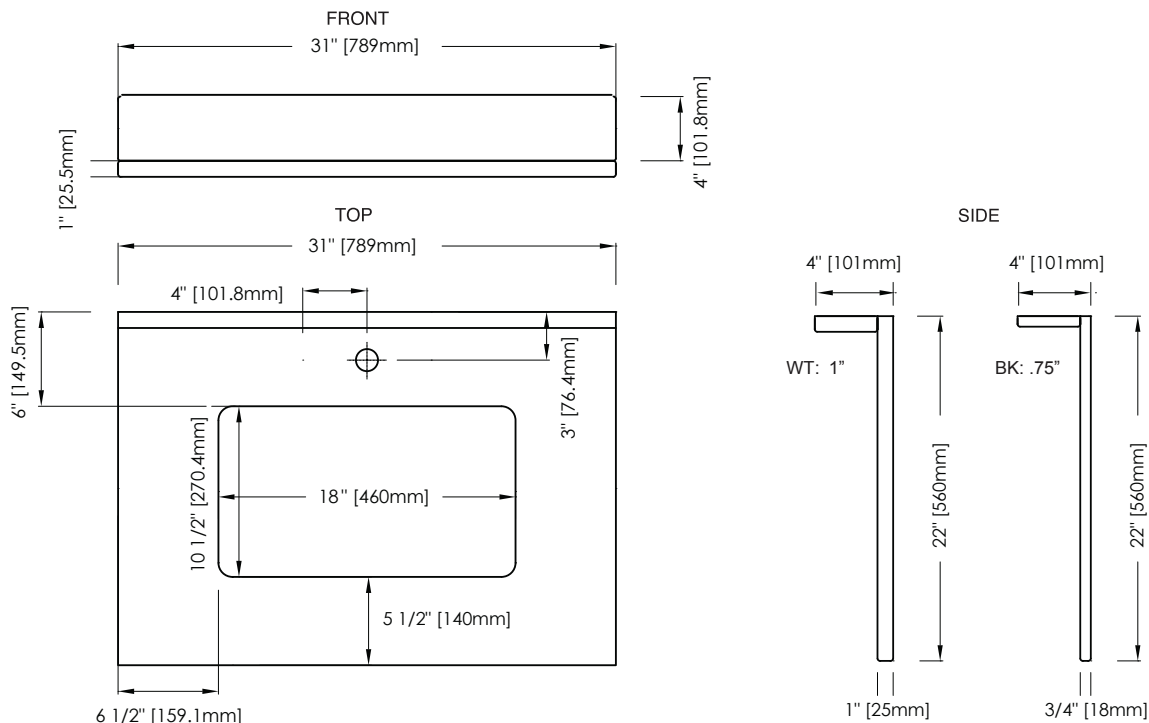

PRODUCT DIAGRAM

Clean the vanity top with a soft cloth and a mild cleanser.