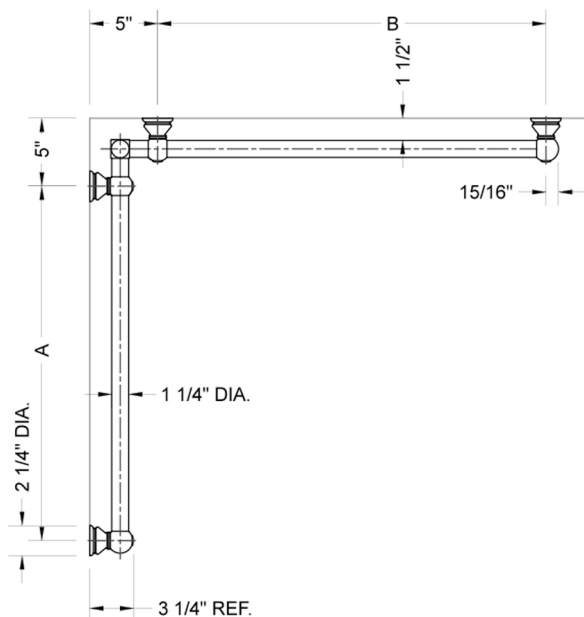

G30 24" x 60" Inside Corner Grab Bar

Model #: G30-24-60-IC-

FEATURES:

- ADA compliant when properly installed
- All brass construction, fully polished & plated
- All grab bars can be custom sized. Contact JACLO for pricing & availability
- Optional handshower sliders and toilet paper/wash cloth holders can be added only upon initial order
- Grab bars over 32" REQUIRE a middle post

SPECIFICATION DRAWING:

BRASS LUXURY GRAB BAR							
PART. #	DESCRIPTION	A	B	PART. #	DESCRIPTION	A	B
G30-12-12-IC	CENTER OF POST	12"	12"	G30-24-36-IC	CENTER OF POST	24"	36"
G30-12-16-IC	CENTER OF POST	12"	16"	G30-24-48-IC	CENTER OF POST	24"	48"
G30-12-24-IC	CENTER OF POST	12"	24"	G30-24-60-IC	CENTER OF POST	24"	60"
G30-12-32-IC	CENTER OF POST	12"	32"				
				G30-32-32-IC	CENTER OF POST	32"	32"
G30-12-36-IC	CENTER OF POST	12"	36"	G30-32-36-IC	CENTER OF POST	32"	36"
G30-12-48-IC	CENTER OF POST	12"	48"	G30-32-48-IC	CENTER OF POST	32"	48"
G30-12-60-IC	CENTER OF POST	12"	60"	G30-32-60-IC	CENTER OF POST	32"	60"
G30-16-16-IC	CENTER OF POST	16"	16"	G30-36-36-IC	CENTER OF POST	36"	36"
G30-16-24-IC	CENTER OF POST	16"	24"	G30-36-48-IC	CENTER OF POST	36"	48"
G30-16-32-IC	CENTER OF POST	16"	32"	G30-36-60-IC	CENTER OF POST	36"	60"
G30-16-36-IC	CENTER OF POST	16"	36"	G30-48-48-IC	CENTER OF POST	48"	48"
G30-16-48-IC	CENTER OF POST	16"	48"	G30-48-60-IC	CENTER OF POST	48"	60"
G30-16-60-IC	CENTER OF POST	16"	60"				
				G30-60-60-IC	CENTER OF POST	60"	60"
G30-24-24-IC	CENTER OF POST	24"	24"				
G30-24-32-IC	CENTER OF POST	24"	32"				