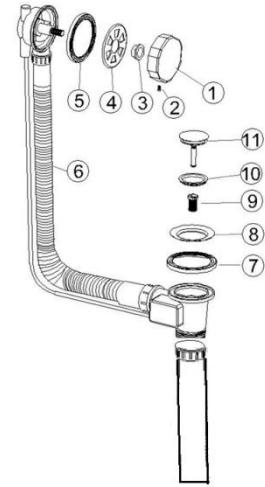

Tub Specifications –P1036 Acrylic Soaking Tub

	A	B	C	D	E	F	G	H	I	J	K	L	M	VOL/ GAL	WGHT
P1036	65"	58 1/4"	30 3/4"	21 1/2"	15 1/2"	21 1/4"	19"	11 1/2"	20 1/2" 26 1/4"	37 3/4"	4 3/4"	37 1/2" "	24"	31	91 lb

Please use a bead of silicone around the base of the tub to provide a seal between the tub and the floor, and to prevent the tub from moving.