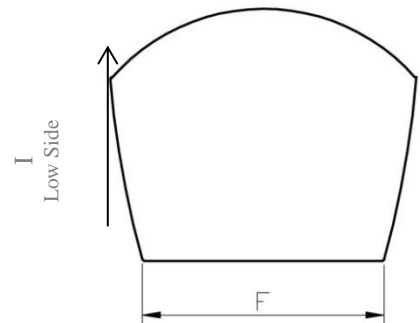

Tub Specifications –P1036 Acrylic Soaking Tub

	A	B	C	D	E	F	G	H	I	J	K	L	M	VOL/ GAL	WGHT
P1036	65"	58 1/4"	30 3/4"	21 1/2"	15 1/2"	21 1/4"	19"	11 1/2"	20 1/2" 26 1/4"	37 3/4"	4 3/4"	37 1/2" "	24"	31	91 lb

Please use a bead of silicone around the base of the tub to provide a seal between the tub and the floor, and to prevent the tub from moving.