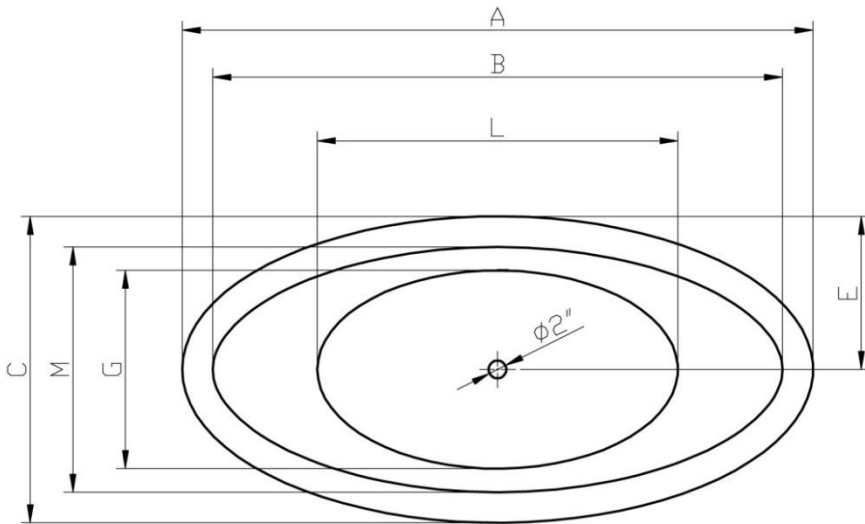

Tub Specifications –P1036 Acrylic Soaking Tub

	A	B	C	D	E	F	G	H	I	J	K	L	M	VOL/ GAL	WGHT
P1036	65"	58 1/4"	30 3/4"	21 1/2"	15 1/2"	21 1/4"	19"	11 1/2"	20 1/2" 26 1/4"	37 3/4"	4 3/4"	37 1/2" "	24"	31	91 lb

Please use a bead of silicone around the base of the tub to provide a seal between the tub and the floor, and to prevent the tub from moving.