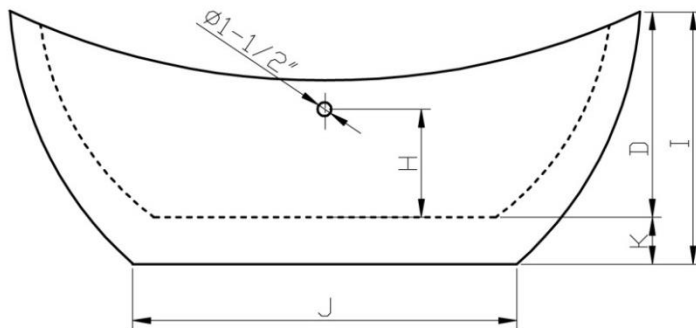

Tub Specifications –P1036 Acrylic Soaking Tub

	A	B	C	D	E	F	G	H	I	J	K	L	M	VOL/ GAL	WGHT
P1036	65"	58 1/4"	30 3/4"	21 1/2"	15 1/2"	21 1/4"	19"	11 1/2"	20 1/2" 26 1/4"	37 3/4"	4 3/4"	37 1/2" "	24"	31	91 lb

Please use a bead of silicone around the base of the tub to provide a seal between the tub and the floor, and to prevent the tub from moving.